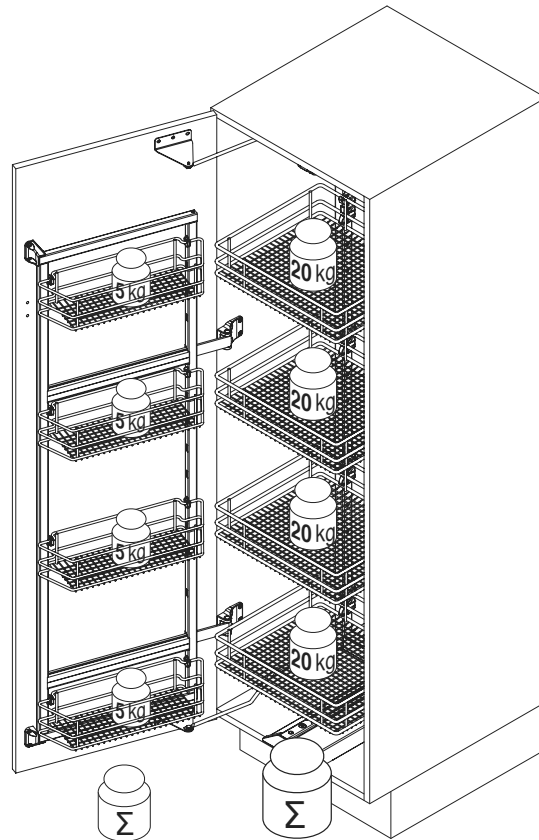

Cabinet basket dimensions

Cabinet	Basket width	Basket depth	Basket height
450	350	305	75
500	400	305	75
600	500	305	75

Door basket dimensions

Cabinet	Basket width	Basket depth	Basket height
450/500	365	110	75
600	465	110	75

Basket variants:

Finish

Fitting: RAL9006 silver, clear finish

Baskets: chrome or RAL9006 silver, clear finish

Load: Door 20 kg
Slide 80 kg

Damping

02 / 2018

VS TAL Gate Pro

= max. 20 kg = max. 80 kg

1

A

2

B

3

4

5