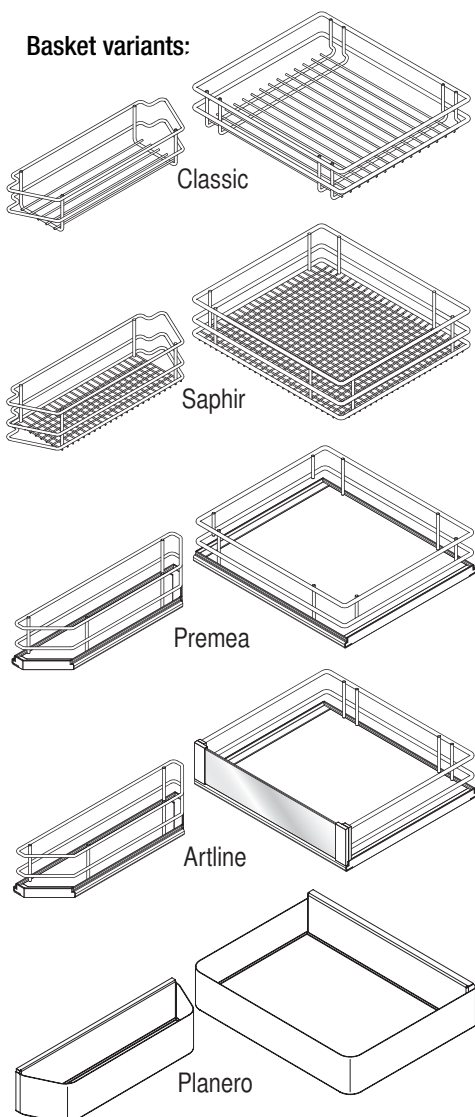

VS TAL Gate Pro

Installation dimensions

Heights:

VS TAL Gate Pro 1	650 - 950 mm	(2 + 2 baskets)
VS TAL Gate Pro 2	950 - 1200 mm	(3 + 3 baskets)
VS TAL Gate Pro 3	1200 - 1450 mm	(4 + 4 baskets)
VS TAL Gate Pro 4	1450 - 1700 mm	(4 + 4 baskets)
VS TAL Gate Pro 5	1700 - 1950 mm	(5 + 5 baskets)
VS TAL Gate Pro 6	1900 - 2150 mm	(5 + 5 baskets)

Cabinet basket dimensions

Cabinet	Basket width	Basket depth	Basket height
450	350	305	75
500	400	305	75
600	500	305	75

Door basket dimensions

Cabinet	Basket width	Basket depth	Basket height
450/500	365	110	75
600	465	110	75

Basket variants:

Finish

Fitting: RAL9006 silver, clear finish

Baskets: chrome or RAL9006 silver, clear finish

Load: Door 20 kg
Slide 80 kg

Damping

02 / 2018

VS TAL Gate Pro

= max. 20 kg = max. 80 kg

1

A

2

B

3

4

5