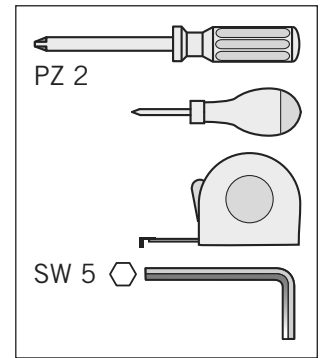

02 / 2018

VS TAL Gate Pro

= max. 20 kg   = max. 80 kg