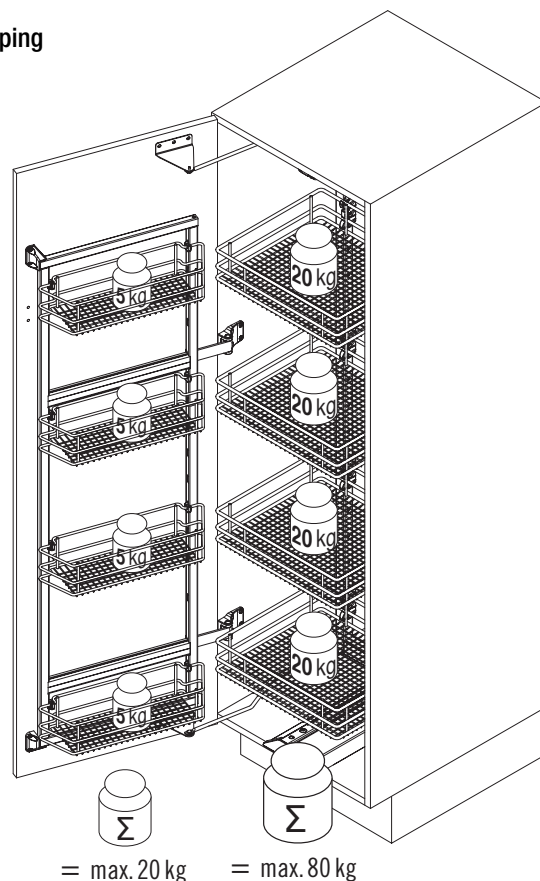

Cabinet basket dimensions

Cabinet	Basket width	Basket depth	Basket height
450	350	305	75
500	400	305	75
600	500	305	75

Door basket dimensions

Cabinet	Basket width	Basket depth	Basket height
450/500	365	110	75
600	465	110	75

Basket variants:

Finish

Fitting: RAL9006 silver, clear finish

Baskets: chrome or RAL9006 silver, clear finish

Load: Door 20 kg
Slide 80 kg

Damping

02 / 2018

VS TAL Gate Pro

= max. 20 kg = max. 80 kg

1

A

2

B

3

4

5