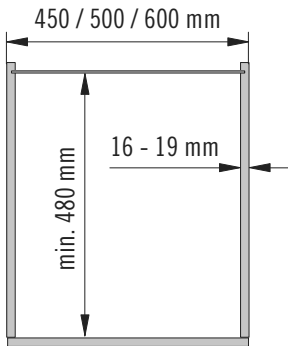

VS TAL Gate Pro

Installation dimensions

Heights:

VS TAL Gate Pro 1	650 - 950 mm	(2 + 2 baskets)
VS TAL Gate Pro 2	950 - 1200 mm	(3 + 3 baskets)
VS TAL Gate Pro 3	1200 - 1450 mm	(4 + 4 baskets)
VS TAL Gate Pro 4	1450 - 1700 mm	(4 + 4 baskets)
VS TAL Gate Pro 5	1700 - 1950 mm	(5 + 5 baskets)
VS TAL Gate Pro 6	1900 - 2150 mm	(5 + 5 baskets)

Cabinet basket dimensions

Cabinet	Basket width	Basket depth	Basket height
450	350	305	75
500	400	305	75
600	500	305	75

Door basket dimensions

Cabinet	Basket width	Basket depth	Basket height
450/500	365	110	75
600	465	110	75

= max. 20 kg = max. 80 kg

1

A

2

B

3

4

5