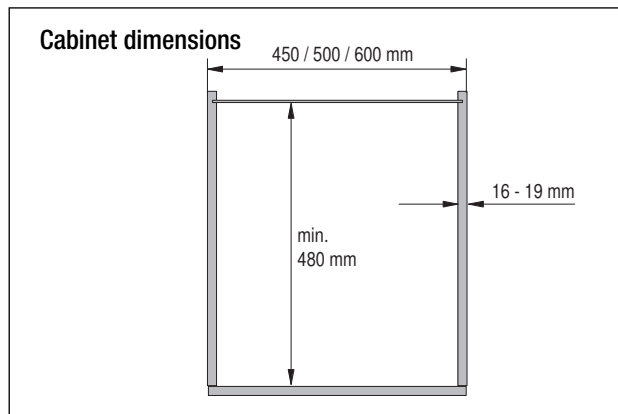

Basket variants: