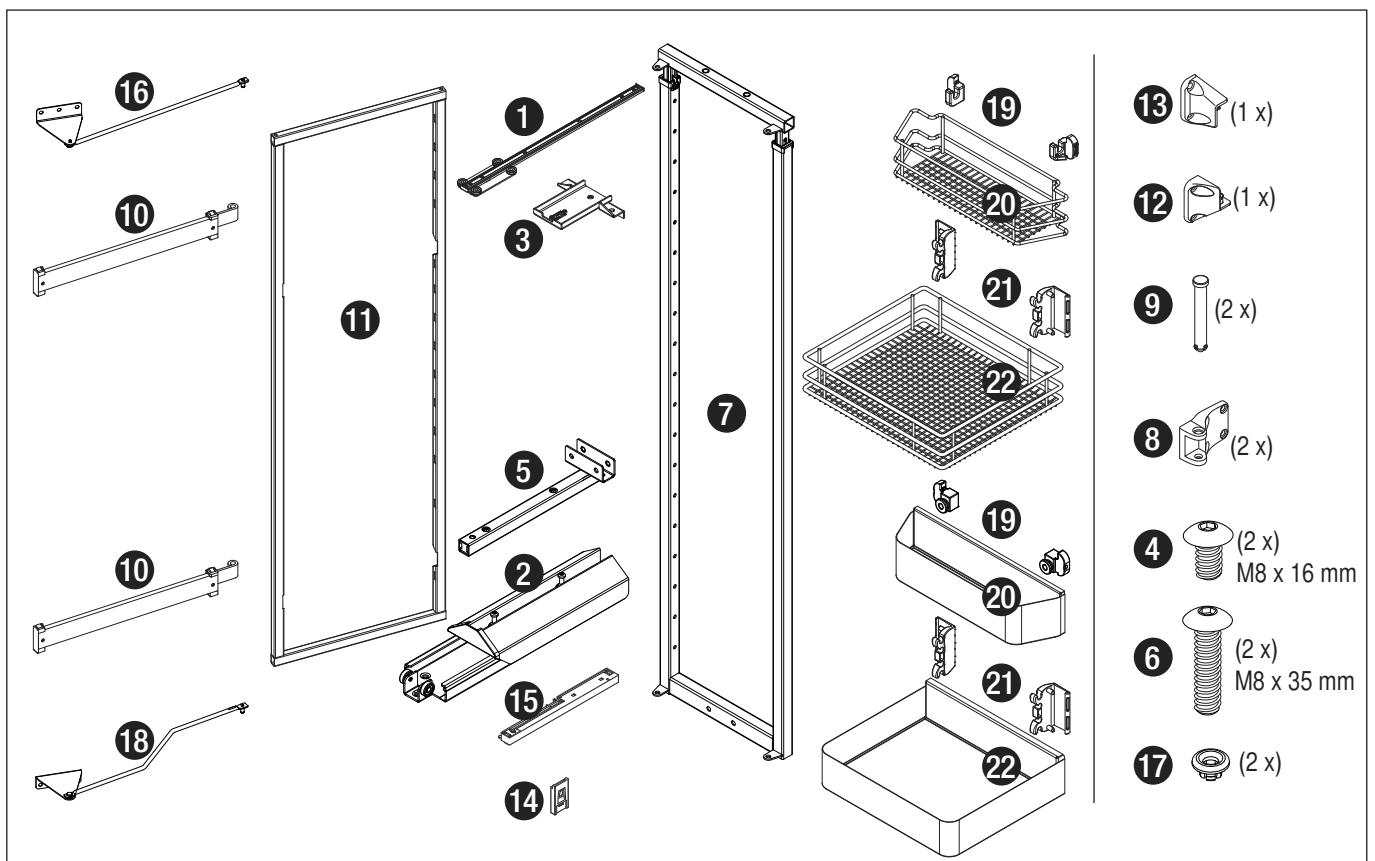

02 / 2018

VS TAL Gate Pro

= max. 20 kg   = max. 80 kg