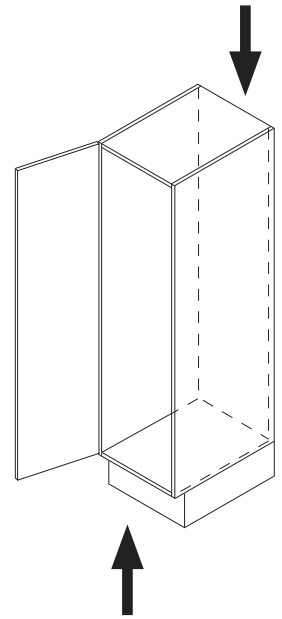

VS TAL Gate Pro

Installation dimensions

Heights:

VS TAL Gate Pro 1	650 - 950 mm	(2 + 2 baskets)
VS TAL Gate Pro 2	950 - 1200 mm	(3 + 3 baskets)
VS TAL Gate Pro 3	1200 - 1450 mm	(4 + 4 baskets)
VS TAL Gate Pro 4	1450 - 1700 mm	(4 + 4 baskets)
VS TAL Gate Pro 5	1700 - 1950 mm	(5 + 5 baskets)
VS TAL Gate Pro 6	1900 - 2150 mm	(5 + 5 baskets)

Cabinet basket dimensions

Cabinet	Basket width	Basket depth	Basket height
450	350	305	75
500	400	305	75
600	500	305	75

Door basket dimensions

Cabinet	Basket width	Basket depth	Basket height
450/500	365	110	75
600	465	110	75

Basket variants:

Finish

Fitting: RAL9006 silver, clear finish

Baskets: chrome or RAL9006 silver, clear finish

Load: Door 20 kg
Slide 80 kg

Damping

02 / 2018

VS TAL Gate Pro

= max. 20 kg = max. 80 kg

1

A

2

B

3

4

5