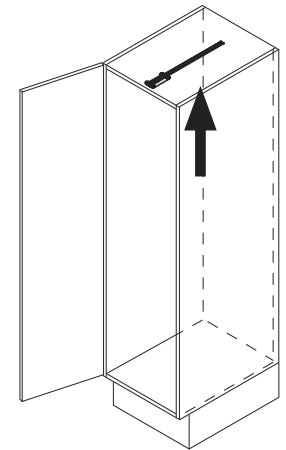

VS TAL Gate Pro

Installation dimensions

Heights:

VS TAL Gate Pro 1	650 - 950 mm	(2 + 2 baskets)
VS TAL Gate Pro 2	950 - 1200 mm	(3 + 3 baskets)
VS TAL Gate Pro 3	1200 - 1450 mm	(4 + 4 baskets)
VS TAL Gate Pro 4	1450 - 1700 mm	(4 + 4 baskets)
VS TAL Gate Pro 5	1700 - 1950 mm	(5 + 5 baskets)
VS TAL Gate Pro 6	1900 - 2150 mm	(5 + 5 baskets)

Cabinet basket dimensions

Cabinet	Basket width	Basket depth	Basket height
450	350	305	75
500	400	305	75
600	500	305	75

Door basket dimensions

Cabinet	Basket width	Basket depth	Basket height
450/500	365	110	75
600	465	110	75

= max. 20 kg = max. 80 kg

1

A

2

B

3

4

5