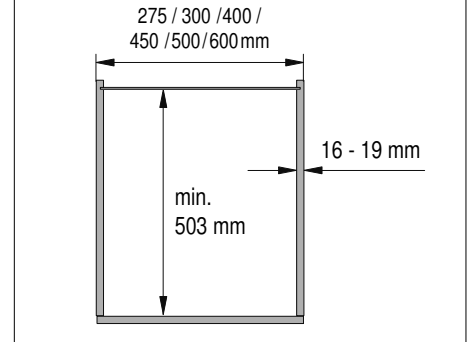

VS TAL Larder

Installation dimensions

Heights:

HSA 1	650 mm - 950 mm	(2 Baskets)
HSA 2	950 mm - 1200 mm	(3 Baskets)
HSA 3	1200 mm - 1450 mm	(4 Baskets)
HSA 4	1450 mm - 1700 mm	(4 Baskets)
HSA 5	1700 mm - 1950 mm	(5 Baskets)
HSA 6	1900 mm - 2140 mm	(5 Baskets)
HSA 7	2140 mm - 2330 mm	(7 Baskets)

Basket dimensions

Cabinet	Basket width						Basket depth	Basket height
	275	300	400	450	500	600		
	225	250	350	400	450	550	460	80

Cabinet dimensions

Capacity

Fully extendable unit 120 kg

Basket variants

Classic

Saphir

Premea

Premea Artline

Bottle divider for baskets 250 mm
(Cabinet width 300 mm)

Bottle divider for baskets 350 mm
(Cabinet width 400 mm)

04 / 2017

VS TAL Larder

1

7

8

8

A

B

A	X	Z
275	200	225
300	225	250
300	232	257
400	325	350
450	375	400
500	425	450
600	525	550

	8 ø 5 mm E	8 F	8 G	8 ø 5 mm H	I
HSA 1	64	96	2 x 96	256	384
HSA 2	64	128	4 x 96	512	640
HSA 3	64	112	7 x 96	768	896
HSA 4	64	96	10 x 96	1024	1152
HSA 5	64	128	12 x 96	1280	1408
HSA 6	64	96	14 x 96	1408	1536
HSA 7	64	96	16 x 96	1600	1728