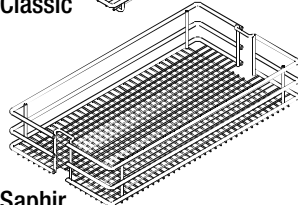

VS TAL Larder

Installation dimensions

Heights:

HSA 1	650 mm - 950 mm	(2 Baskets)
HSA 2	950 mm - 1200 mm	(3 Baskets)
HSA 3	1200 mm - 1450 mm	(4 Baskets)
HSA 4	1450 mm - 1700 mm	(4 Baskets)
HSA 5	1700 mm - 1950 mm	(5 Baskets)
HSA 6	1900 mm - 2140 mm	(5 Baskets)
HSA 7	2140 mm - 2330 mm	(7 Baskets)

Basket dimensions

Cabinet	Basket width						Basket depth	Basket height
	275	300	400	450	500	600		
	225	250	350	400	450	550	460	80

Cabinet dimensions

Capacity

Fully extendable unit 120 kg

Basket variants

Classic

Saphir

Premea

Premea Artline

Bottle divider for baskets 250 mm
(Cabinet width 300 mm)

Bottle divider for baskets 350 mm
(Cabinet width 400 mm)

04 / 2017

VS TAL Larder

1