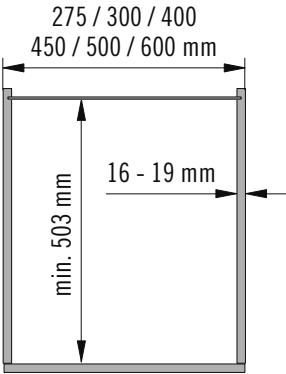

VS TAL Larder

Installation dimensions

Heights:

HSA 1	650 mm - 950 mm	(2 Baskets)
HSA 2	950 mm - 1200 mm	(3 Baskets)
HSA 3	1200 mm - 1450 mm	(4 Baskets)
HSA 4	1450 mm - 1700 mm	(4 Baskets)
HSA 5	1700 mm - 1950 mm	(5 Baskets)
HSA 6	1900 mm - 2140 mm	(5 Baskets)
HSA 7	2140 mm - 2330 mm	(7 Baskets)

Basket dimensions

Cabinet	Basket width						Basket depth	Basket height
	275	300	400	450	500	600		
	225	250	350	400	450	550	460	80

Cabinet dimensions

Capacity

Fully extendable unit 120 kg

Basket variants

Classic

Saphir

Premea

Premea Artline

Bottle divider for baskets 250 mm
(Cabinet width 300 mm)

Bottle divider for baskets 350 mm
(Cabinet width 400 mm)

04 / 2017

VS TAL Larder

1

7

8

8

A

B

A	X	Z
275	200	225
300	225	250
300	232	257
400	325	350
450	375	400
500	425	450
600	525	550

	8 ø 5 mm E	8 F	8 G	8 ø 5 mm H	I
HSA 1	64	96	2 x 96	256	384
HSA 2	64	128	4 x 96	512	640
HSA 3	64	112	7 x 96	768	896
HSA 4	64	96	10 x 96	1024	1152
HSA 5	64	128	12 x 96	1280	1408
HSA 6	64	96	14 x 96	1408	1536
HSA 7	64	96	16 x 96	1600	1728