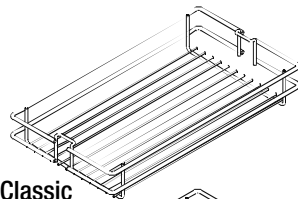

VS TAL Larder

Installation dimensions

Heights:

HSA 1	650 mm - 950 mm	(2 Baskets)
HSA 2	950 mm - 1200 mm	(3 Baskets)
HSA 3	1200 mm - 1450 mm	(4 Baskets)
HSA 4	1450 mm - 1700 mm	(4 Baskets)
HSA 5	1700 mm - 1950 mm	(5 Baskets)
HSA 6	1900 mm - 2140 mm	(5 Baskets)
HSA 7	2140 mm - 2330 mm	(7 Baskets)

Basket dimensions

Cabinet	Basket width						Basket depth	Basket height
	275	300	400	450	500	600		
	225	250	350	400	450	550	460	80

Cabinet dimensions

Capacity

Fully extendable unit 120 kg

Basket variants

Classic

Saphir

Premea

Premea Artline

Bottle divider for baskets 250 mm
(Cabinet width 300 mm)

Bottle divider for baskets 350 mm
(Cabinet width 400 mm)

04 / 2017

VS TAL Larder

1