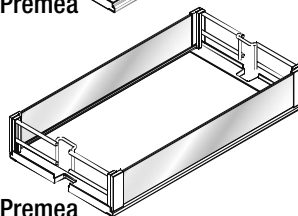

VS TAL Larder

Installation dimensions

Heights:

HSA 1	650 mm - 950 mm	(2 Baskets)
HSA 2	950 mm - 1200 mm	(3 Baskets)
HSA 3	1200 mm - 1450 mm	(4 Baskets)
HSA 4	1450 mm - 1700 mm	(4 Baskets)
HSA 5	1700 mm - 1950 mm	(5 Baskets)
HSA 6	1900 mm - 2140 mm	(5 Baskets)
HSA 7	2140 mm - 2330 mm	(7 Baskets)

Basket dimensions

Cabinet	Basket width						Basket depth	Basket height
	275	300	400	450	500	600		
	225	250	350	400	450	550	460	80

Cabinet dimensions

Capacity

Fully extendable unit 120 kg

Basket variants

Classic

Saphir

Premea

Premea Artline

Bottle divider for baskets 250 mm
(Cabinet width 300 mm)

Bottle divider for baskets 350 mm
(Cabinet width 400 mm)

04 / 2017

VS TAL Larder

1