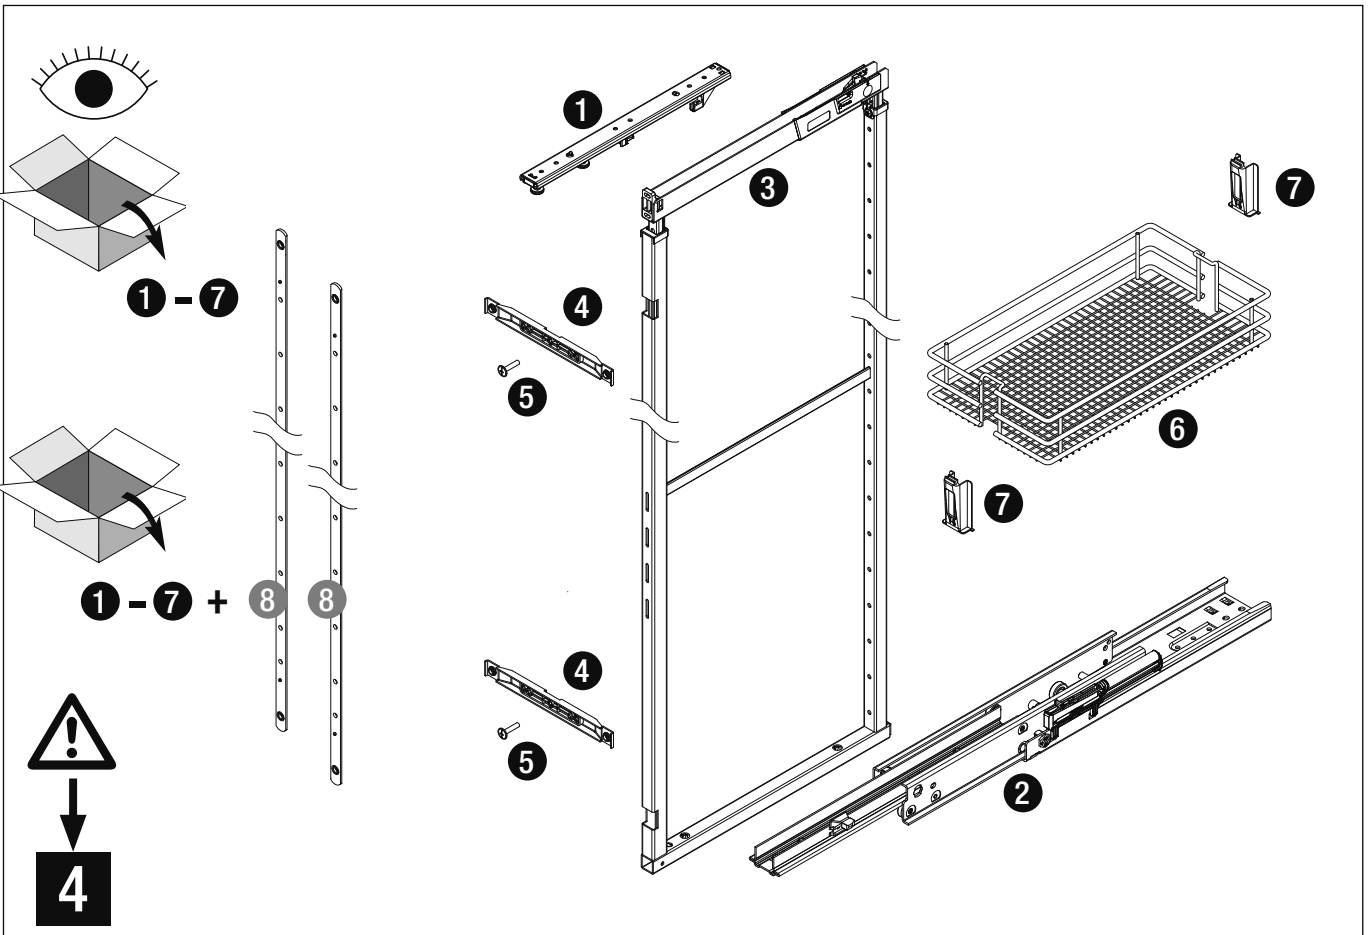

Basket dimensions

Cabinet	Basket width						Basket depth	Basket height
	275	300	400	450	500	600		
	225	250	350	400	450	550	460	80

Cabinet dimensions

Capacity

Fully extendable unit 120 kg

Basket variants

Classic

Saphir

Premea

Premea Artline

Bottle divider for baskets 250 mm
(Cabinet width 300 mm)

Bottle divider for baskets 350 mm
(Cabinet width 400 mm)

04 / 2017

VS TAL Larder

1