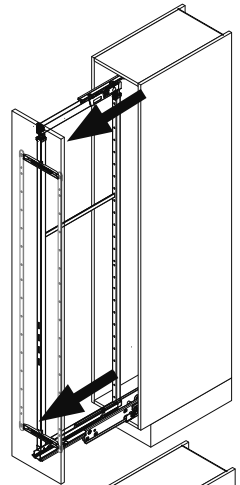

VS TAL Larder

Installation dimensions

Heights:

HSA 1	650 mm - 950 mm	(2 Baskets)
HSA 2	950 mm - 1200 mm	(3 Baskets)
HSA 3	1200 mm - 1450 mm	(4 Baskets)
HSA 4	1450 mm - 1700 mm	(4 Baskets)
HSA 5	1700 mm - 1950 mm	(5 Baskets)
HSA 6	1900 mm - 2140 mm	(5 Baskets)
HSA 7	2140 mm - 2330 mm	(7 Baskets)

Basket dimensions

Cabinet	Basket width						Basket depth	Basket height
	275	300	400	450	500	600		
	225	250	350	400	450	550	460	80

Cabinet dimensions

Capacity

Fully extendable unit 120 kg

Basket variants

Classic

Saphir

Premea

Premea Artline

Bottle divider for baskets 250 mm
(Cabinet width 300 mm)

Bottle divider for baskets 350 mm
(Cabinet width 400 mm)

04 / 2017

VS TAL Larder

1

7

8

8

A

B

A	X	Z
275	200	225
300	225	250
300	232	257
400	325	350
450	375	400
500	425	450
600	525	550

	8 ø 5 mm E	8 F	8 G	8 ø 5 mm H	I
HSA 1	64	96	2 x 96	256	384
HSA 2	64	128	4 x 96	512	640
HSA 3	64	112	7 x 96	768	896
HSA 4	64	96	10 x 96	1024	1152
HSA 5	64	128	12 x 96	1280	1408
HSA 6	64	96	14 x 96	1408	1536
HSA 7	64	96	16 x 96	1600	1728