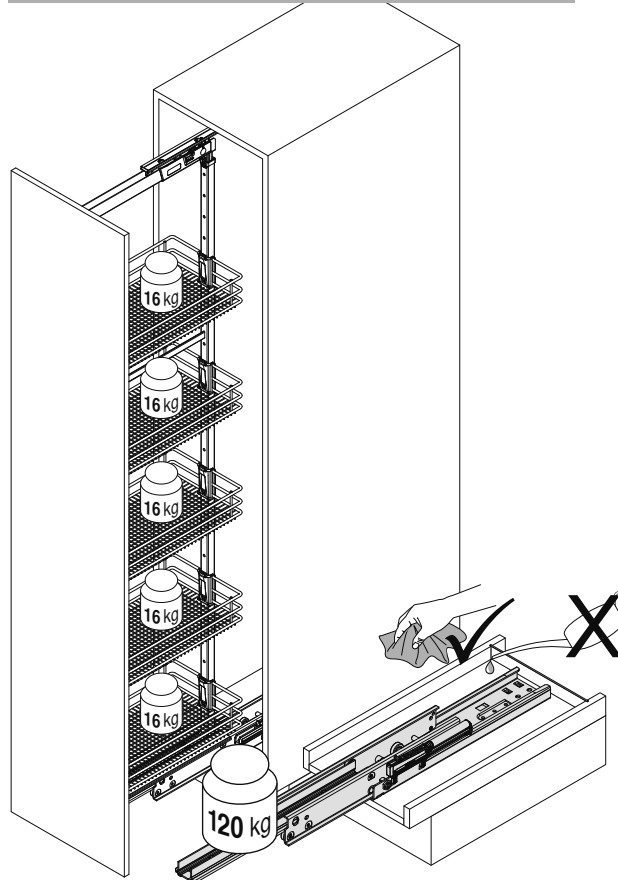

VS TAL Larder

Installation dimensions

Heights:

HSA 1	650 mm - 950 mm	(2 Baskets)
HSA 2	950 mm - 1200 mm	(3 Baskets)
HSA 3	1200 mm - 1450 mm	(4 Baskets)
HSA 4	1450 mm - 1700 mm	(4 Baskets)
HSA 5	1700 mm - 1950 mm	(5 Baskets)
HSA 6	1900 mm - 2140 mm	(5 Baskets)
HSA 7	2140 mm - 2330 mm	(7 Baskets)

Basket dimensions

Cabinet	Basket width						Basket depth	Basket height
	275	300	400	450	500	600		
	225	250	350	400	450	550	460	80

Cabinet dimensions

Capacity

Fully extendable unit 120 kg

Basket variants

Classic

Saphir

Premea

Premea Artline

Bottle divider for baskets 250 mm
(Cabinet width 300 mm)

Bottle divider for baskets 350 mm
(Cabinet width 400 mm)

04 / 2017

VS TAL Larder

1

7

8

8

A

B

A	X	Z
275	200	225
300	225	250
300	232	257
400	325	350
450	375	400
500	425	450
600	525	550

	8 ø 5 mm E	8 F	8 G	8 ø 5 mm H	I
HSA 1	64	96	2 x 96	256	384
HSA 2	64	128	4 x 96	512	640
HSA 3	64	112	7 x 96	768	896
HSA 4	64	96	10 x 96	1024	1152
HSA 5	64	128	12 x 96	1280	1408
HSA 6	64	96	14 x 96	1408	1536
HSA 7	64	96	16 x 96	1600	1728