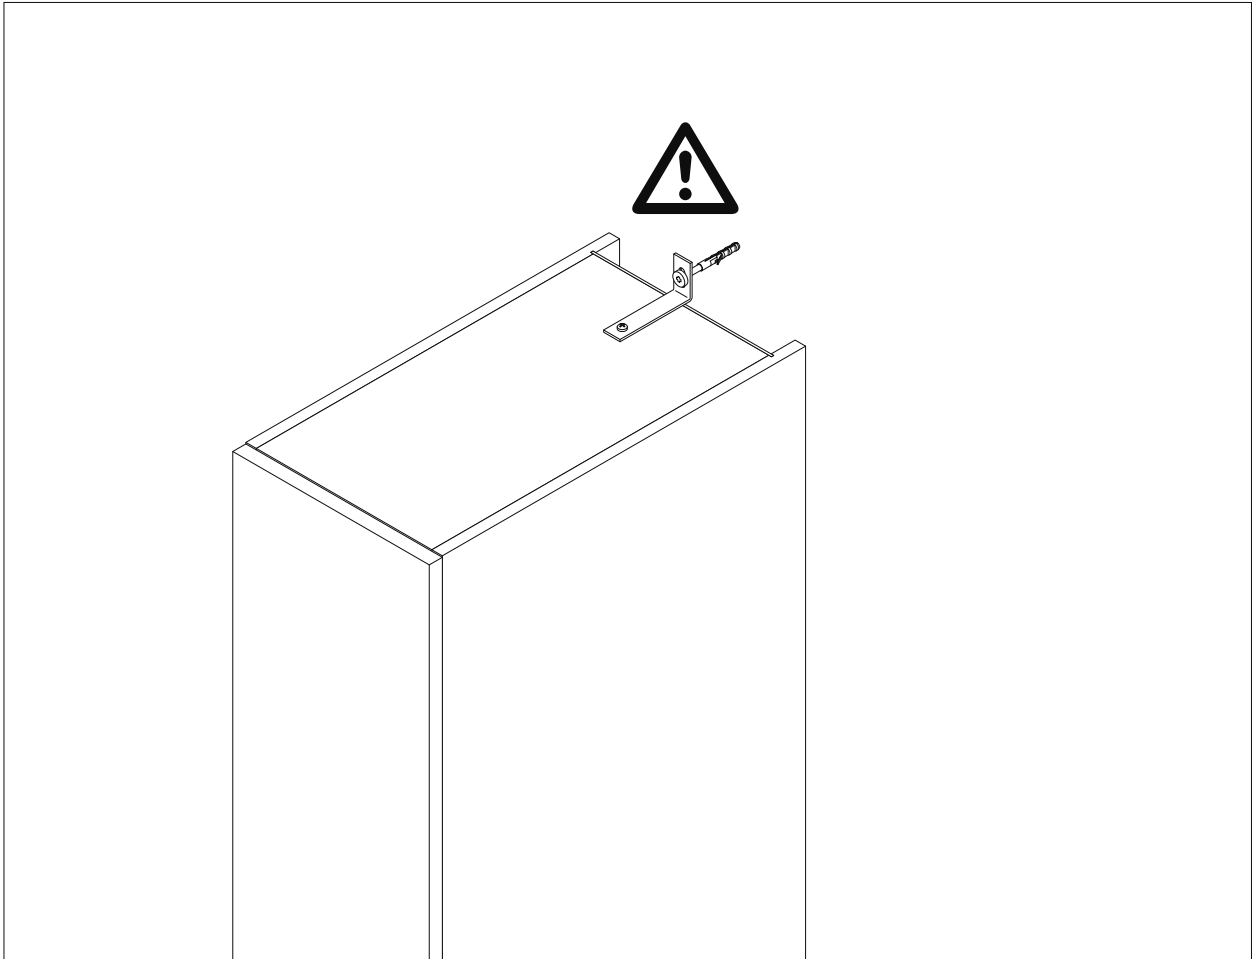

Saphir

Premea

Premea Artline

Bottle divider for baskets 250 mm
(Cabinet width 300 mm)

Bottle divider for baskets 350 mm
(Cabinet width 400 mm)

04 / 2017

VS TAL Larder

1