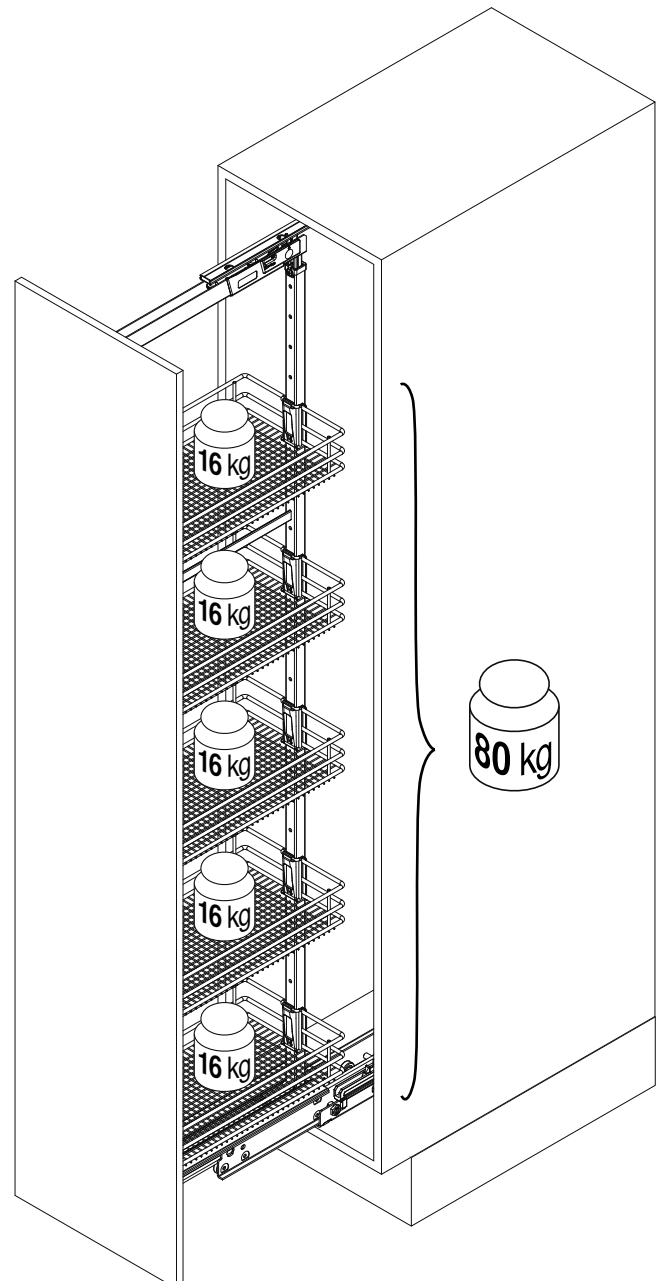

VS TAL Larder

Installation dimensions

Heights:

HSA 1	650 mm - 950 mm	(2 Baskets)
HSA 2	950 mm - 1200 mm	(3 Baskets)
HSA 3	1200 mm - 1450 mm	(4 Baskets)
HSA 4	1450 mm - 1700 mm	(4 Baskets)
HSA 5	1700 mm - 1950 mm	(5 Baskets)
HSA 6	1900 mm - 2140 mm	(5 Baskets)
HSA 7	2140 mm - 2330 mm	(7 Baskets)

Basket dimensions

Cabinet	Basket width						Basket depth	Basket height
	275	300	400	450	500	600		
	225	250	350	400	450	550	460	80

Cabinet dimensions

Capacity

Fully extendable unit 120 kg

Basket variants

Classic

Saphir

Premea

Premea Artline

Bottle divider for baskets 250 mm
(Cabinet width 300 mm)

Bottle divider for baskets 350 mm
(Cabinet width 400 mm)

04 / 2017

VS TAL Larder

1

7

8

8

A

B

A	X	Z
275	200	225
300	225	250
300	232	257
400	325	350
450	375	400
500	425	450
600	525	550

	8 ø 5 mm E	8 F	8 G	8 ø 5 mm H	I
HSA 1	64	96	2 x 96	256	384
HSA 2	64	128	4 x 96	512	640
HSA 3	64	112	7 x 96	768	896
HSA 4	64	96	10 x 96	1024	1152
HSA 5	64	128	12 x 96	1280	1408
HSA 6	64	96	14 x 96	1408	1536
HSA 7	64	96	16 x 96	1600	1728