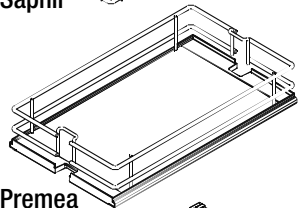

VS TAL Larder

Installation dimensions

Heights:

HSA 1	650 mm - 950 mm	(2 Baskets)
HSA 2	950 mm - 1200 mm	(3 Baskets)
HSA 3	1200 mm - 1450 mm	(4 Baskets)
HSA 4	1450 mm - 1700 mm	(4 Baskets)
HSA 5	1700 mm - 1950 mm	(5 Baskets)
HSA 6	1900 mm - 2140 mm	(5 Baskets)
HSA 7	2140 mm - 2330 mm	(7 Baskets)

Basket dimensions

Cabinet	Basket width						Basket depth	Basket height
	275	300	400	450	500	600		
	225	250	350	400	450	550	460	80

Cabinet dimensions

Capacity

Fully extendable unit 120 kg

Basket variants

Classic

Saphir

Premea

Premea Artline

Bottle divider for baskets 250 mm
(Cabinet width 300 mm)

Bottle divider for baskets 350 mm
(Cabinet width 400 mm)

04 / 2017

VS TAL Larder

1