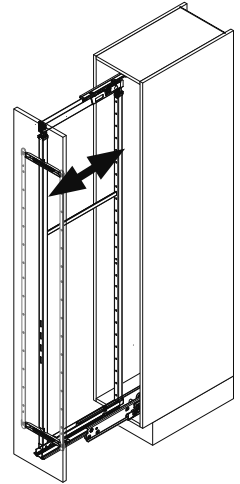

VS TAL Larder

Installation dimensions

Heights:

HSA 1	650 mm - 950 mm	(2 Baskets)
HSA 2	950 mm - 1200 mm	(3 Baskets)
HSA 3	1200 mm - 1450 mm	(4 Baskets)
HSA 4	1450 mm - 1700 mm	(4 Baskets)
HSA 5	1700 mm - 1950 mm	(5 Baskets)
HSA 6	1900 mm - 2140 mm	(5 Baskets)
HSA 7	2140 mm - 2330 mm	(7 Baskets)

Basket dimensions

Cabinet	Basket width						Basket depth	Basket height
	275	300	400	450	500	600		
	225	250	350	400	450	550	460	80

Cabinet dimensions

Capacity

Fully extendable unit 120 kg

Basket variants

Classic

Saphir

Premea

Premea Artline

Bottle divider for baskets 250 mm
(Cabinet width 300 mm)

Bottle divider for baskets 350 mm
(Cabinet width 400 mm)

04 / 2017

VS TAL Larder

1

7

8

8

A

B

A	X	Z
275	200	225
300	225	250
300	232	257
400	325	350
450	375	400
500	425	450
600	525	550

	8 ø 5 mm E	8 F	8 G	8 ø 5 mm H	I
HSA 1	64	96	2 x 96	256	384
HSA 2	64	128	4 x 96	512	640
HSA 3	64	112	7 x 96	768	896
HSA 4	64	96	10 x 96	1024	1152
HSA 5	64	128	12 x 96	1280	1408
HSA 6	64	96	14 x 96	1408	1536
HSA 7	64	96	16 x 96	1600	1728