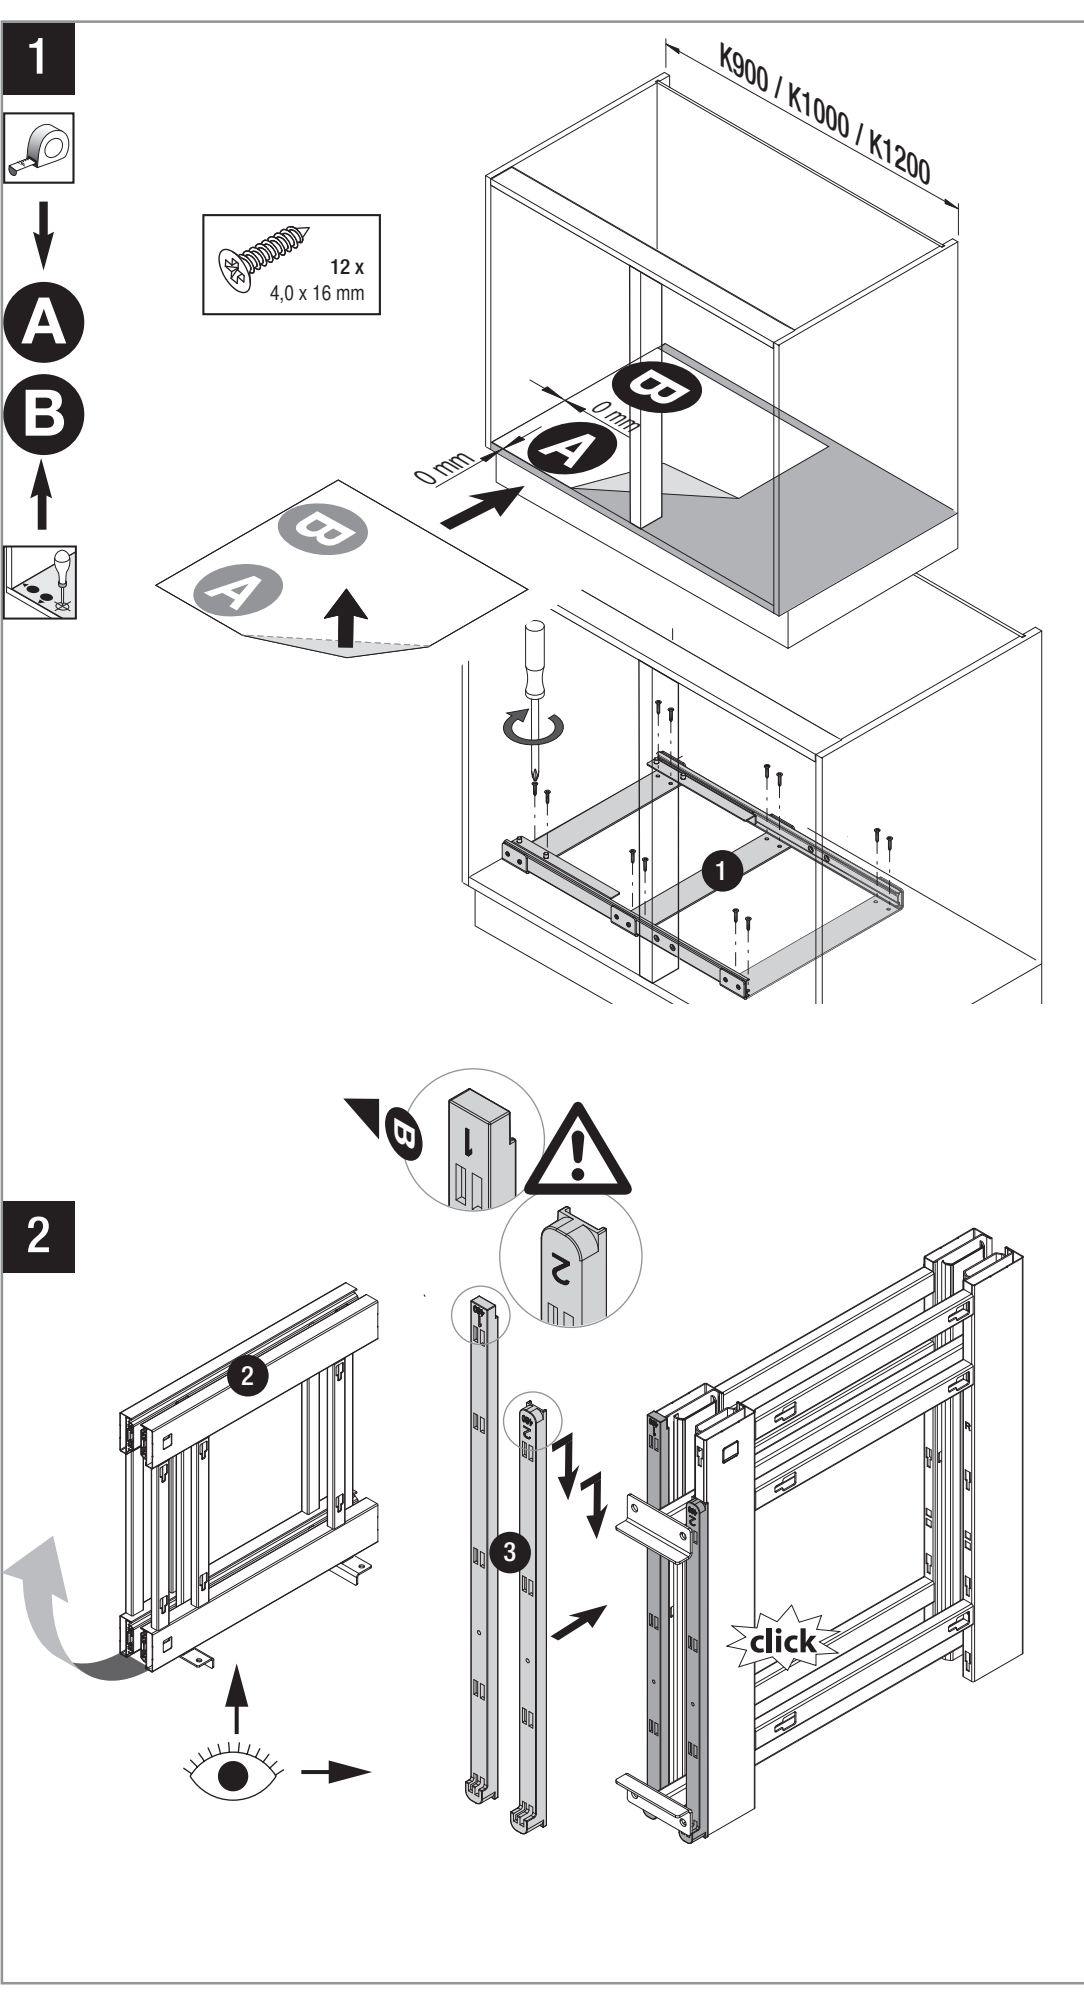

VAUTH SAGEL
VS COR Flex 480 L
900
1000
1200
04/2017

900
1000
1200
VS COR Flex 480 R
04/2017