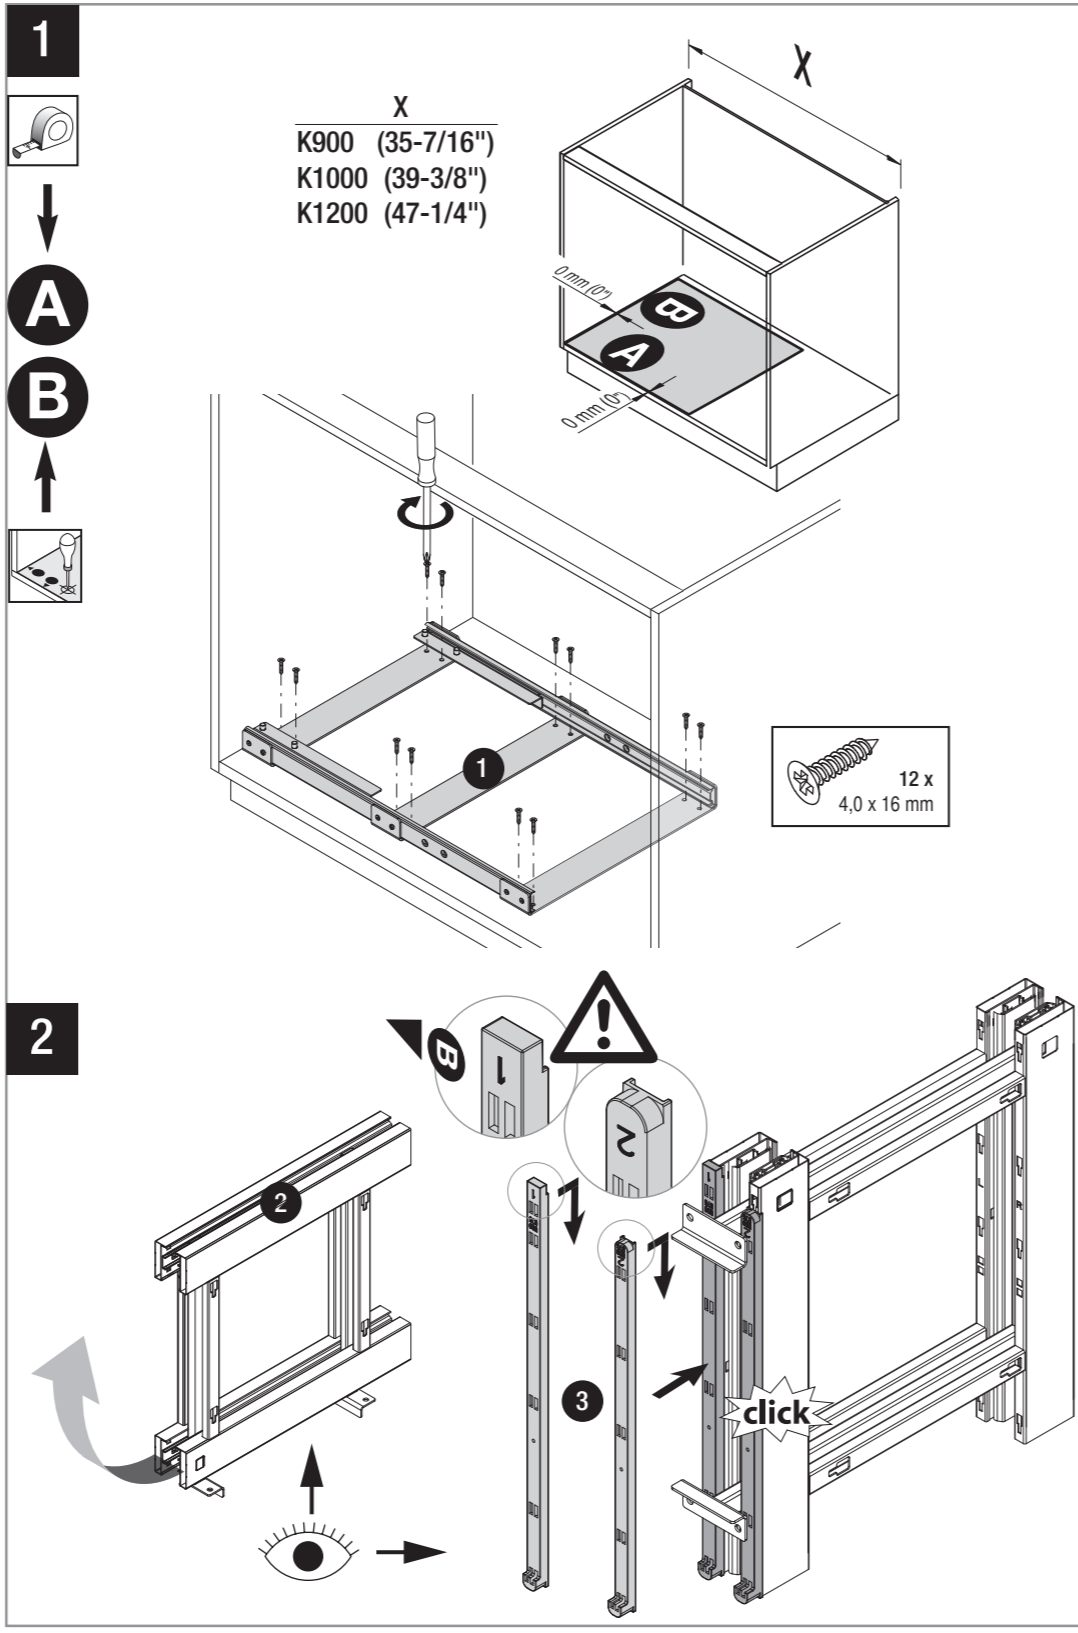

VAUTH SAGEL
VS COR Flex 500 L
900
1000
1200
04/2017

VAUTH SAGEL
QUALITY
MADE IN GERMANY

VAUTH SAGEL
QUALITY
MADE IN GERMANY