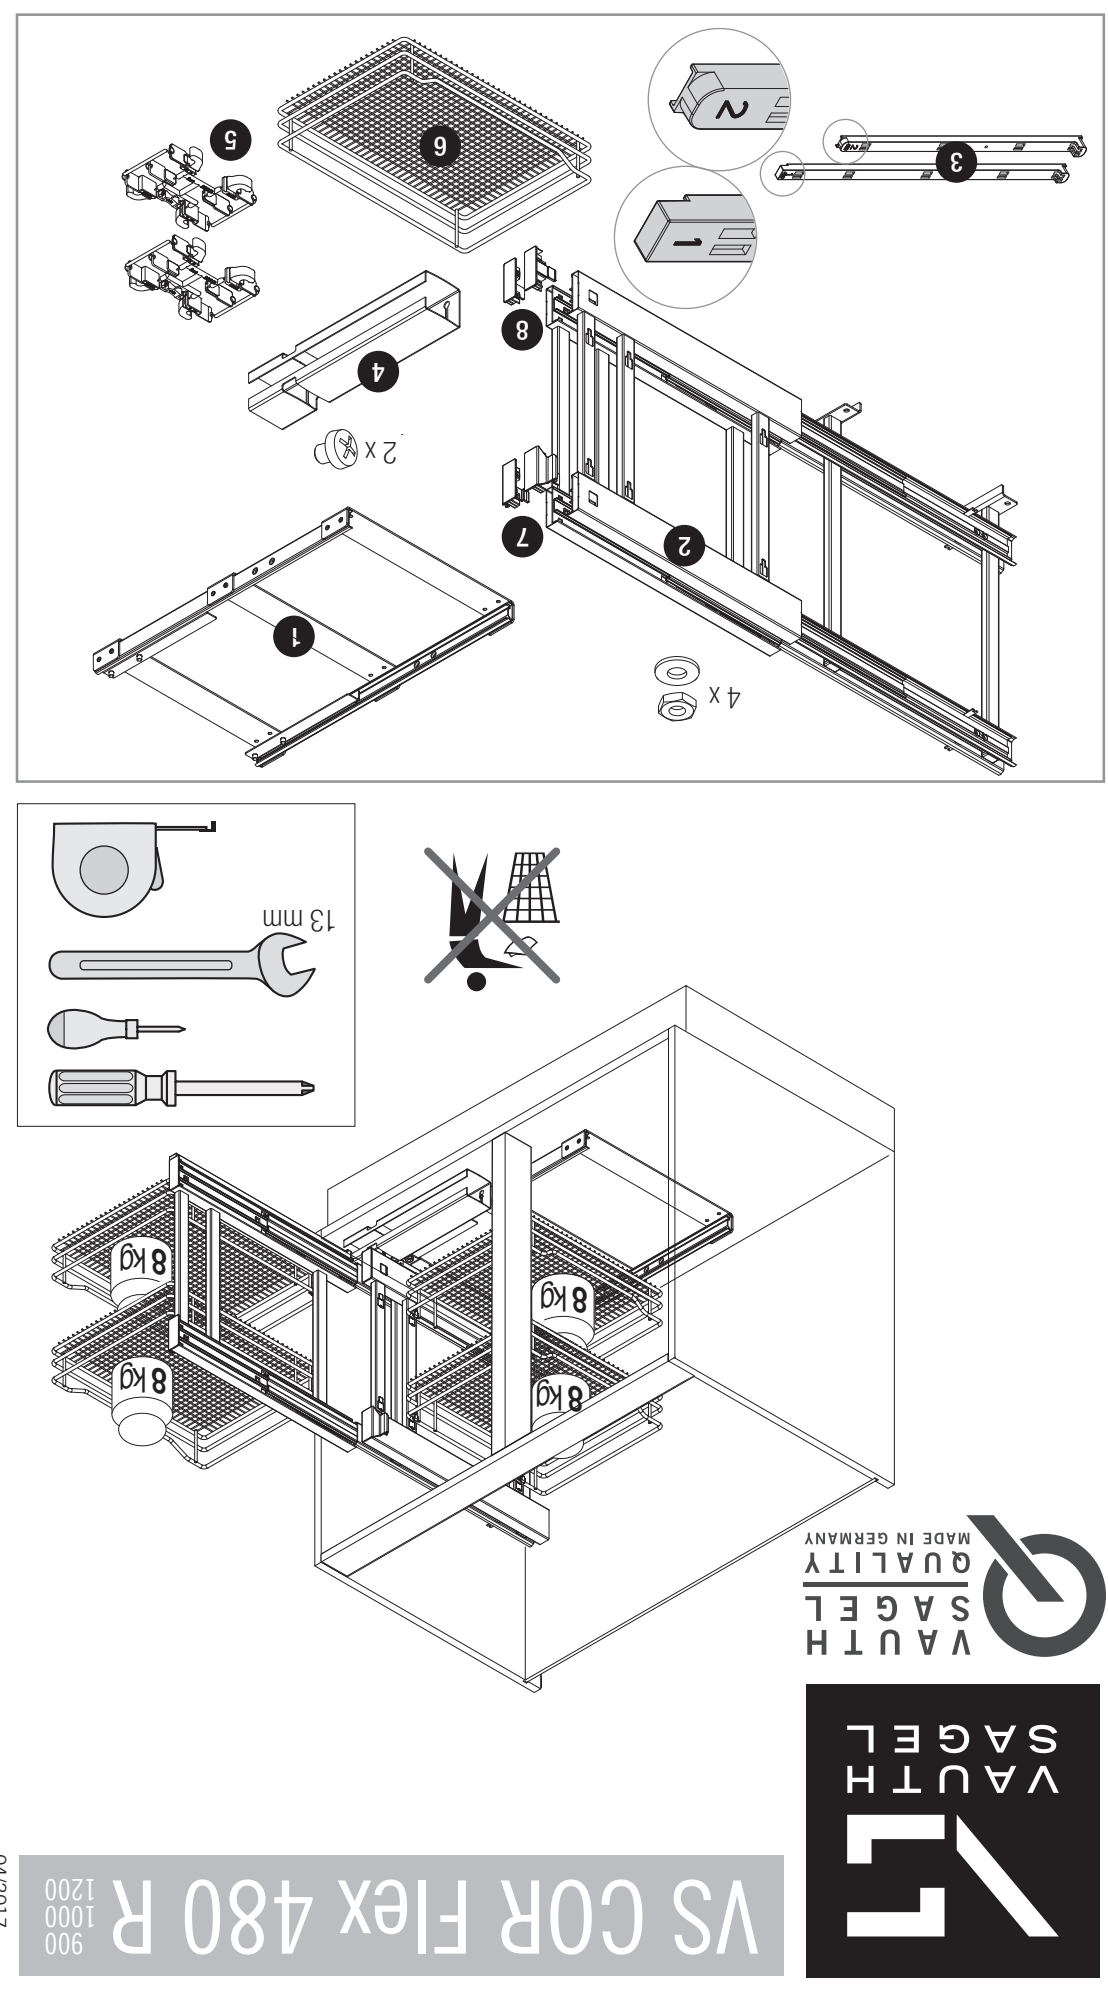

VAUTH SAGEL
VS COR Flex 480 L
900
1000
1200
04/2017

900
1000
1200
VS COR Flex 480 R
04/2017