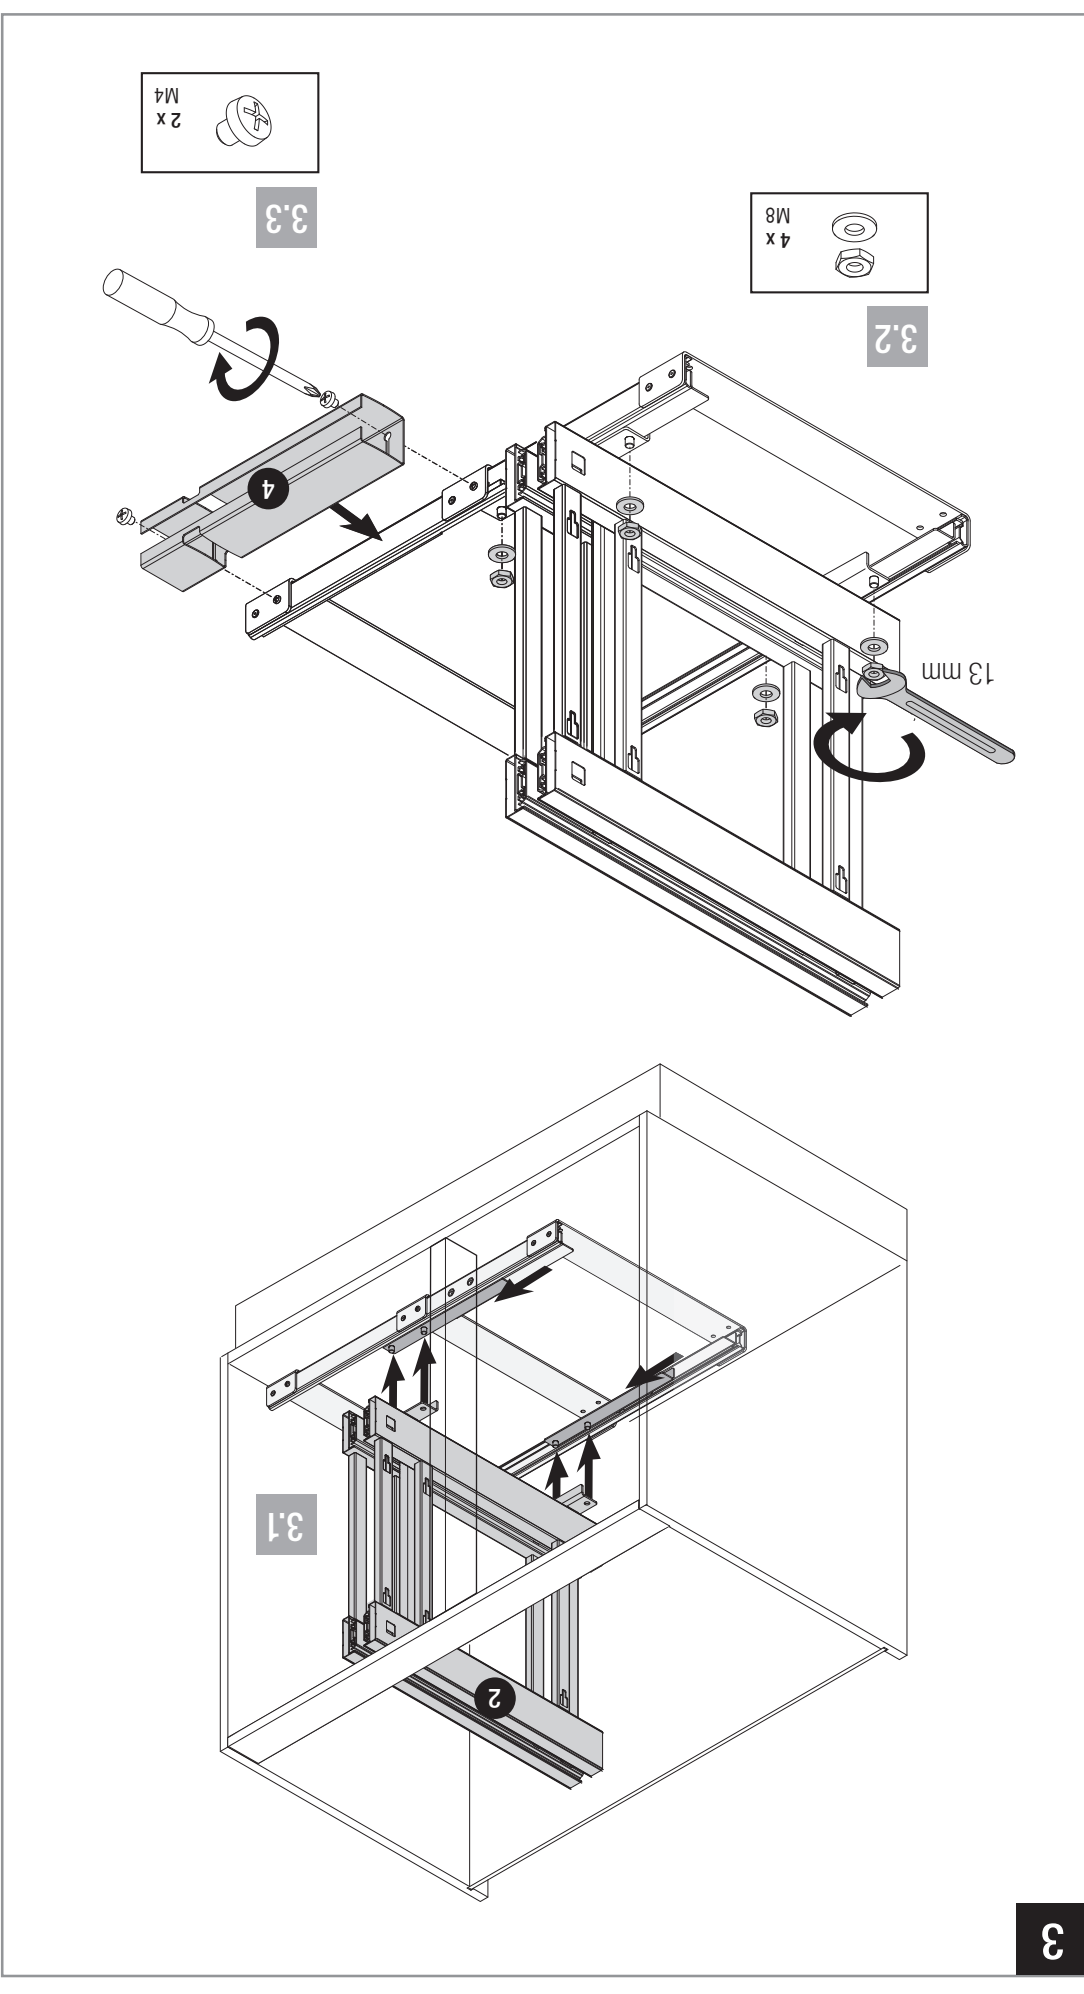

VAUTH SAGEL
VS COR Flex 480 L
900
1000
1200
04/2017

900
1000
1200
VS COR Flex 480 R
04/2017