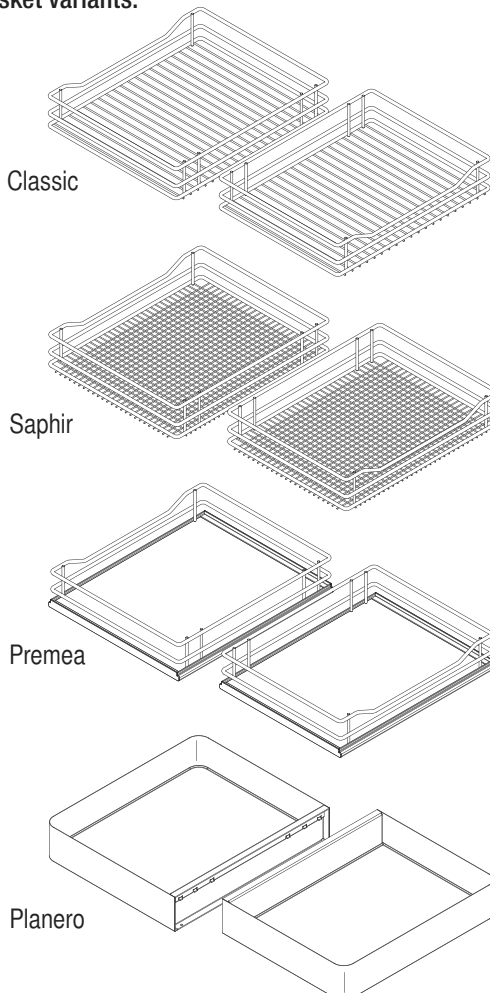

Cabinet	basket width			basket depth			basket height	
	900	1000	1200	900	1000	1200	Classic Saphir	Premea Planero
	280	325	350	415	415	415	75	84

Basket dimensions (rear baskets)

Cabinet	basket width			basket depth			basket height	
	900	1000	1200	900	1000	1200	Classic Saphir	Premea Planero
	280	325	400	375	375	375	75	84

VS COR Flex 500/550

pull-out movement

Cabinet dimensions

External width: min. 900 - 1200 mm
Door width: min. 450 mm
Internal height: min. 530 mm

Specifications

Full extension with damping

Fitting: RAL 9006 silver (clear coat), RAL 9010 white, champagne, lava grey
Baskets: Chrome (except Planero), RAL 9006 silver (clear coat), RAL 9010 white, champagne, lava grey

Diag: left side pulled out

Load capacity of baskets:

Front baskets 8 kg
 Rear baskets 8 kg

Basket variants:

Cabinet dimensions

	C 900	C 1000	C 1200
B	min. 900	min. 1000	min. 1000
T	min. 450	min. 500	min. 600
W	≥ 381	≥ 445	≥ 521

Basket dimensions: (front baskets)

Cabinet	basket width			basket depth			Basket height	
	900	1000	1200	900	1000	1200	Classic Saphir	Premea Planero
	280	350	350	415	415	415	75	84

Basket dimensions: (rear baskets)