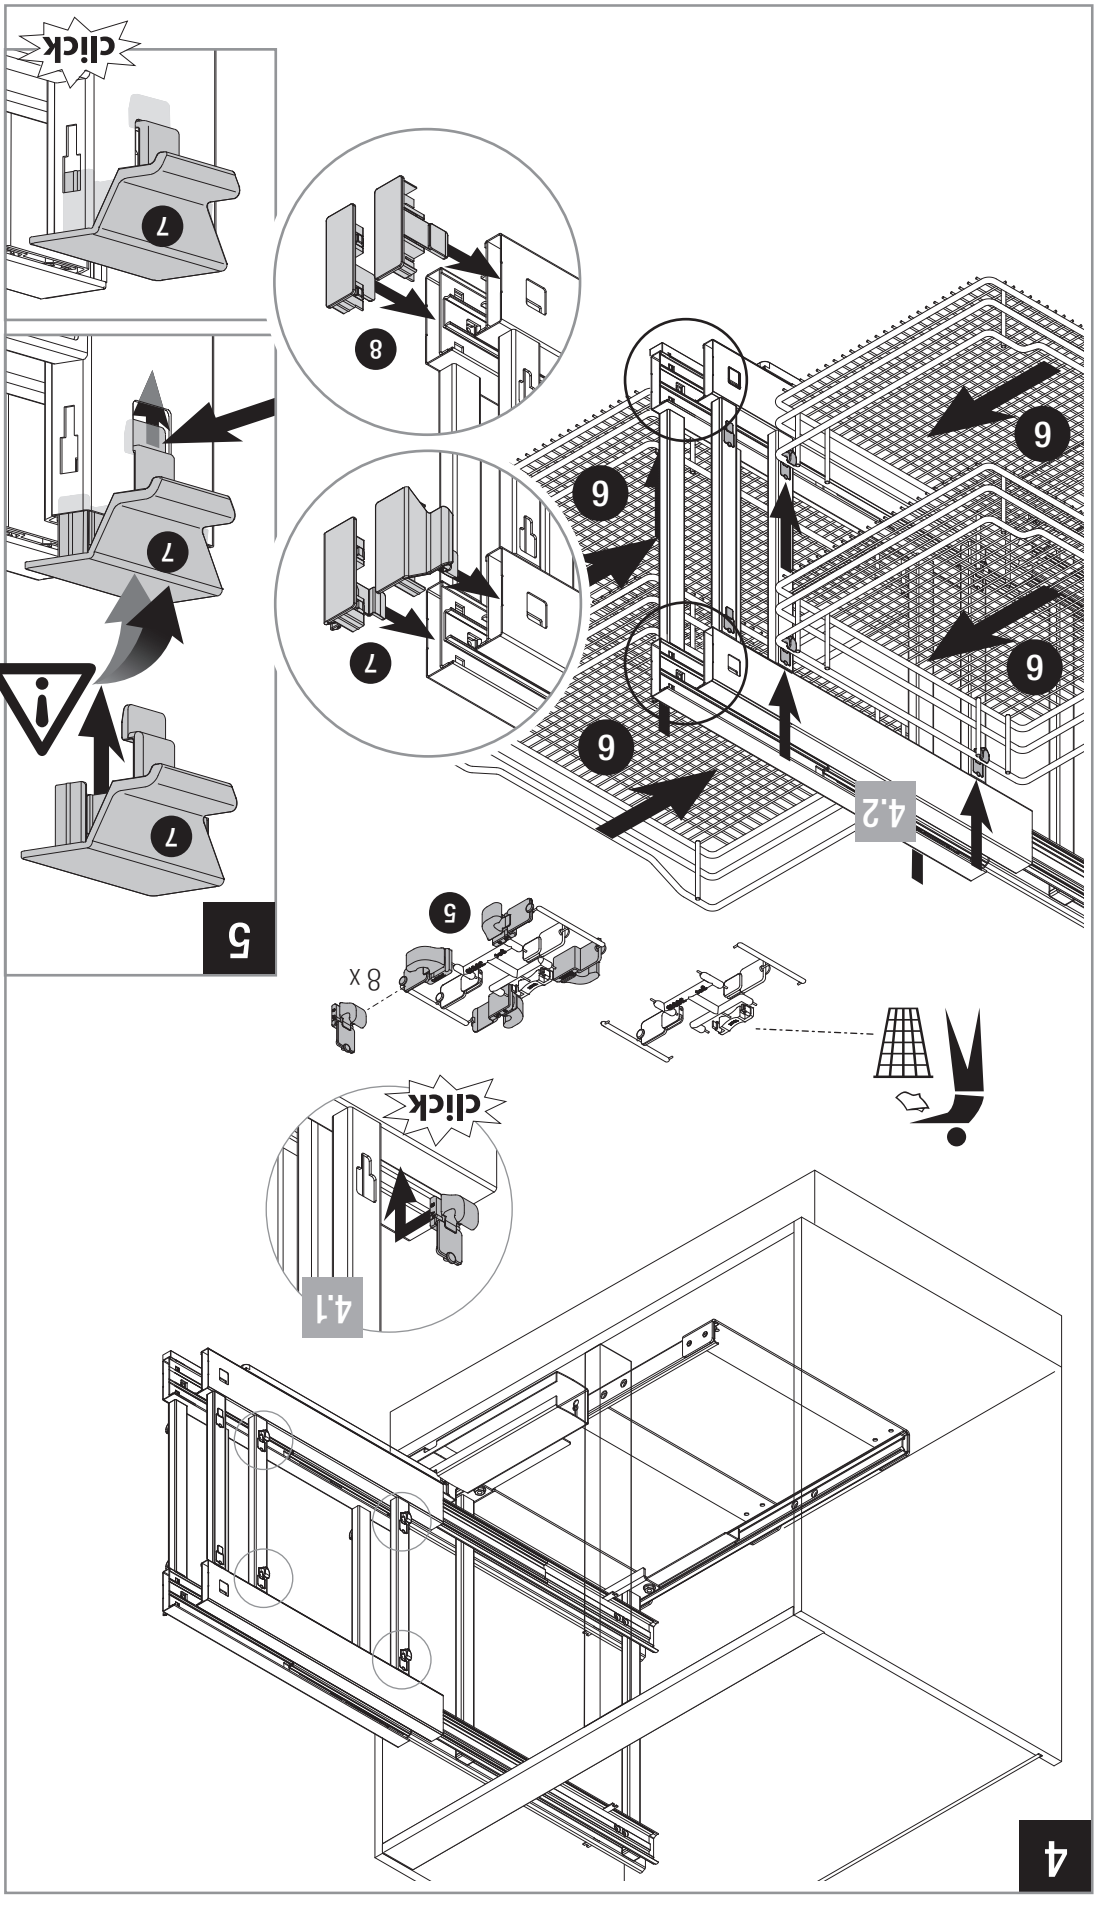

VAUTH SAGEL
VS COR Flex 480 L
900
1000
1200
04/2017

900
1000
1200
VS COR Flex 480 R
04/2017