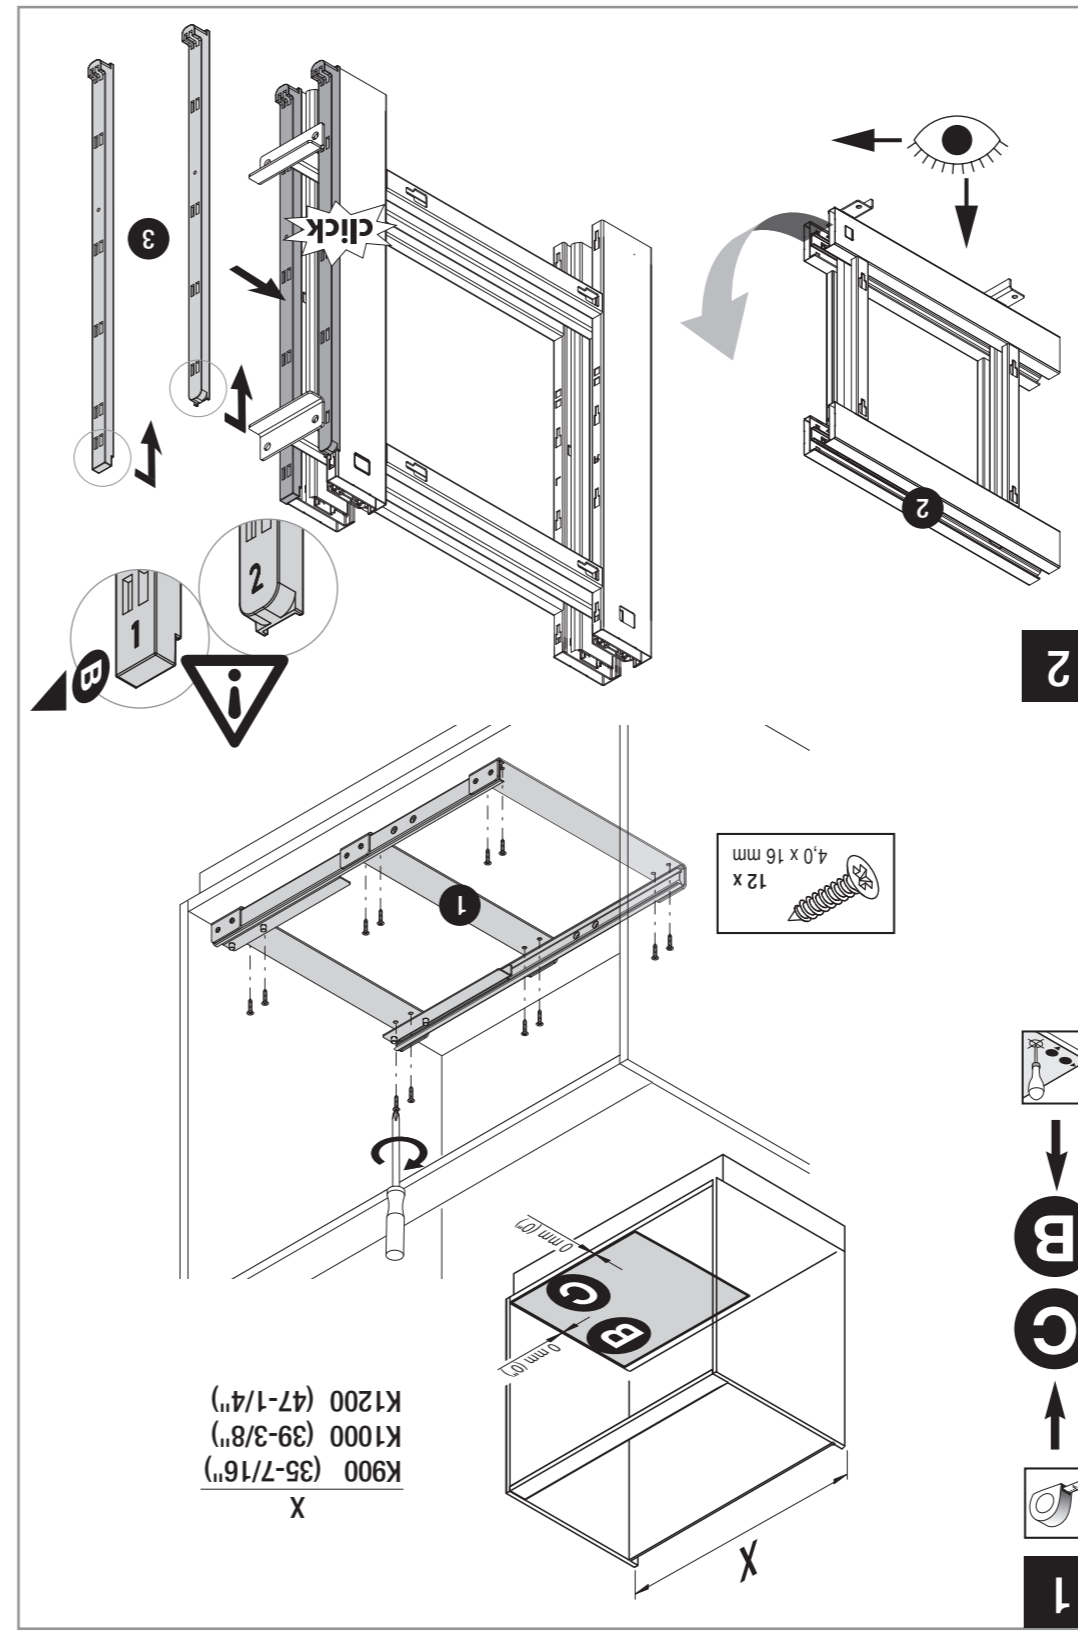

VAUTH SAGEL
VS COR Flex 500 L
900
1000
1200
04/2017

VAUTH SAGEL
QUALITY
MADE IN GERMANY

VAUTH SAGEL
QUALITY
MADE IN GERMANY