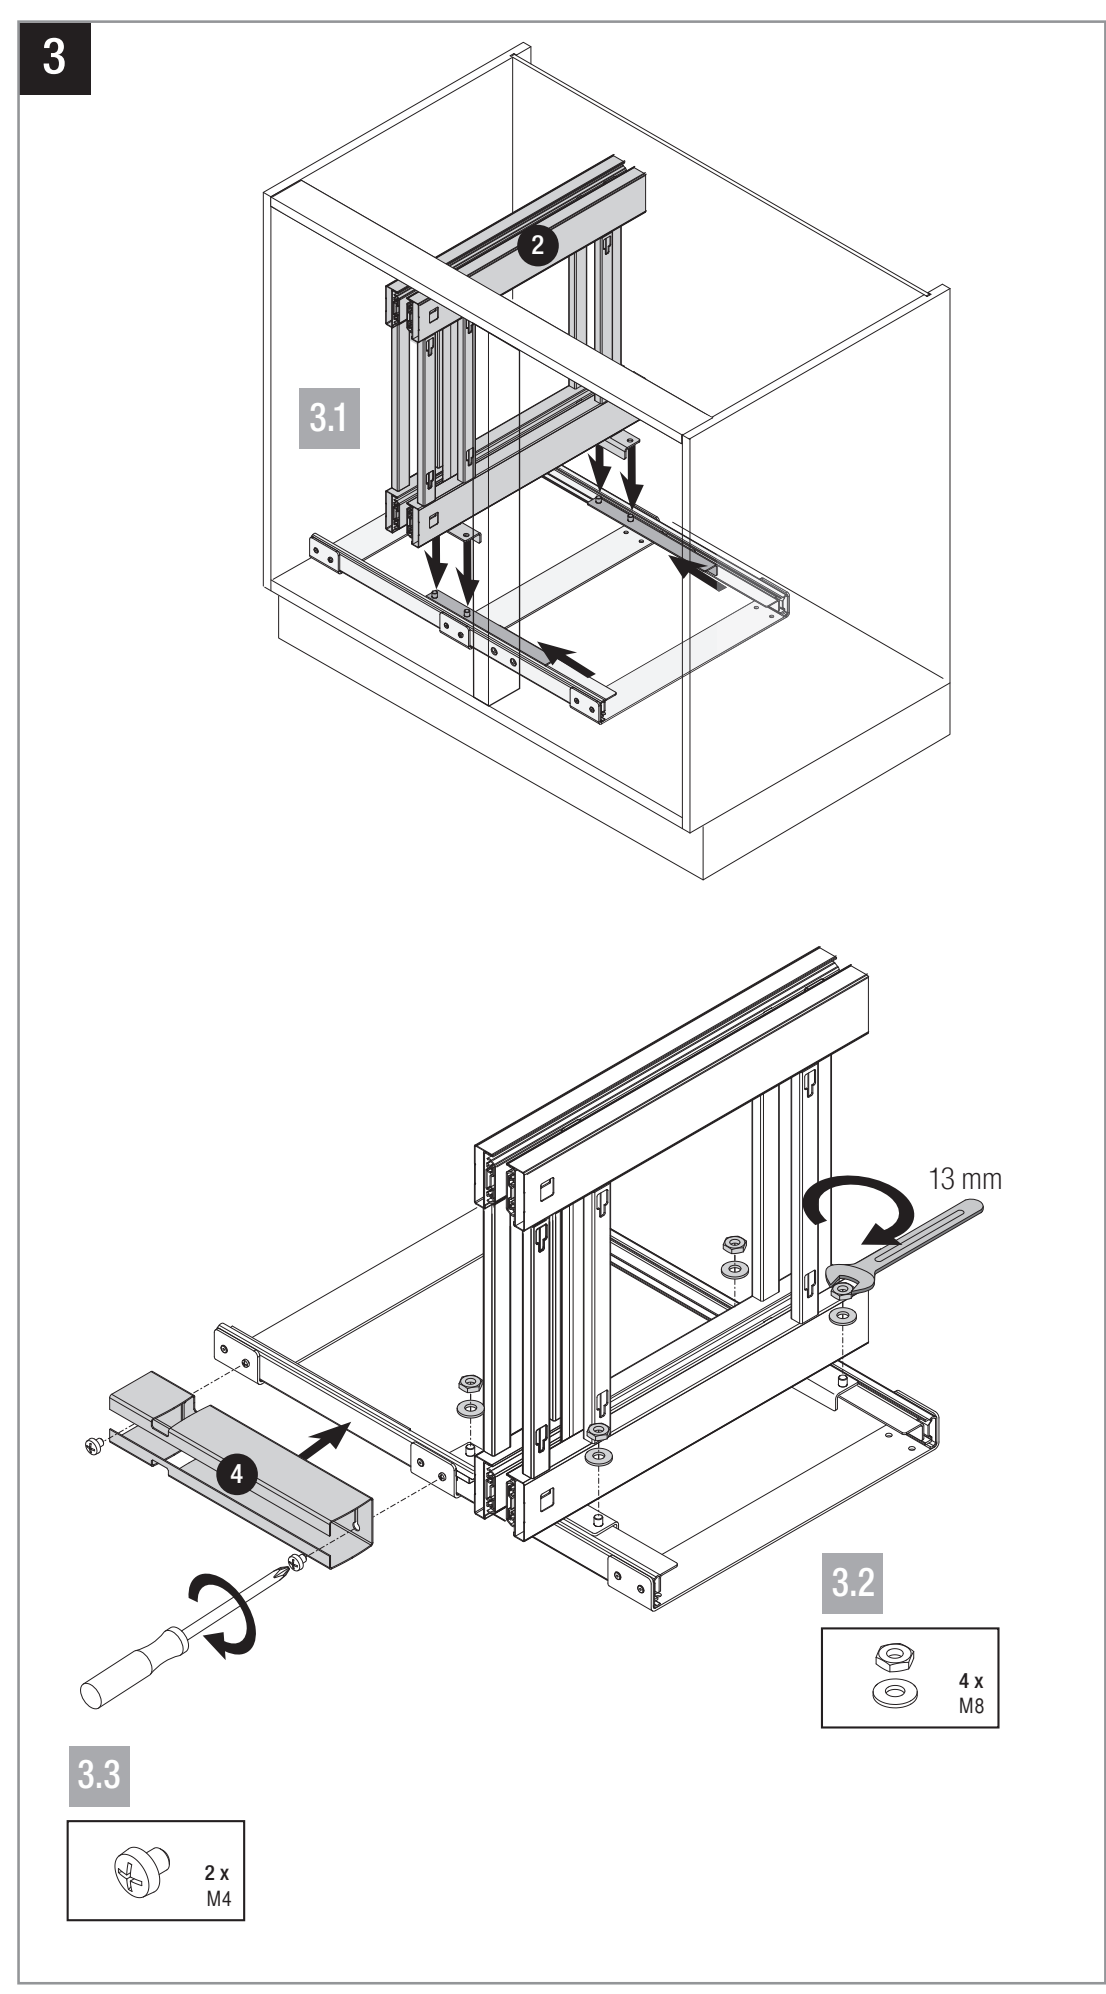

VAUTH SAGEL
VS COR Flex 480 L
900
1000
1200
04/2017

900
1000
1200
VS COR Flex 480 R
04/2017