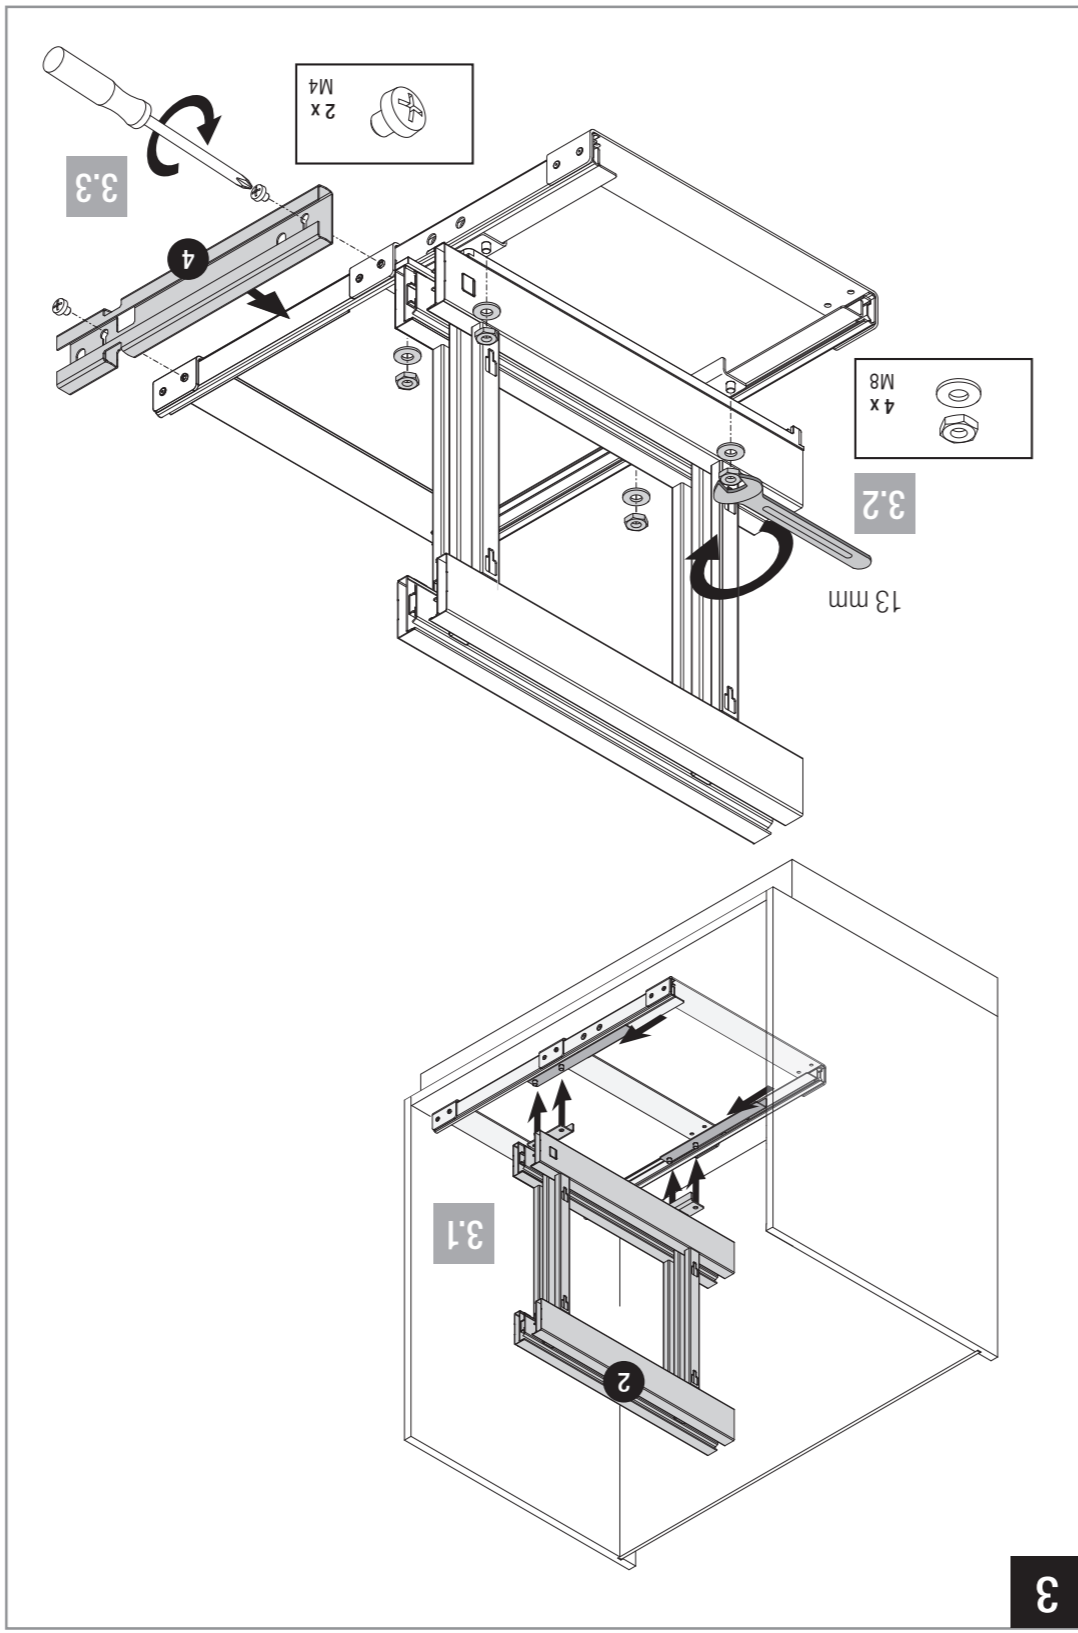

VAUTH SAGEL
VS COR Flex 500 L
900
1000
1200
04/2017

VAUTH SAGEL
QUALITY
MADE IN GERMANY

VAUTH SAGEL
QUALITY
MADE IN GERMANY