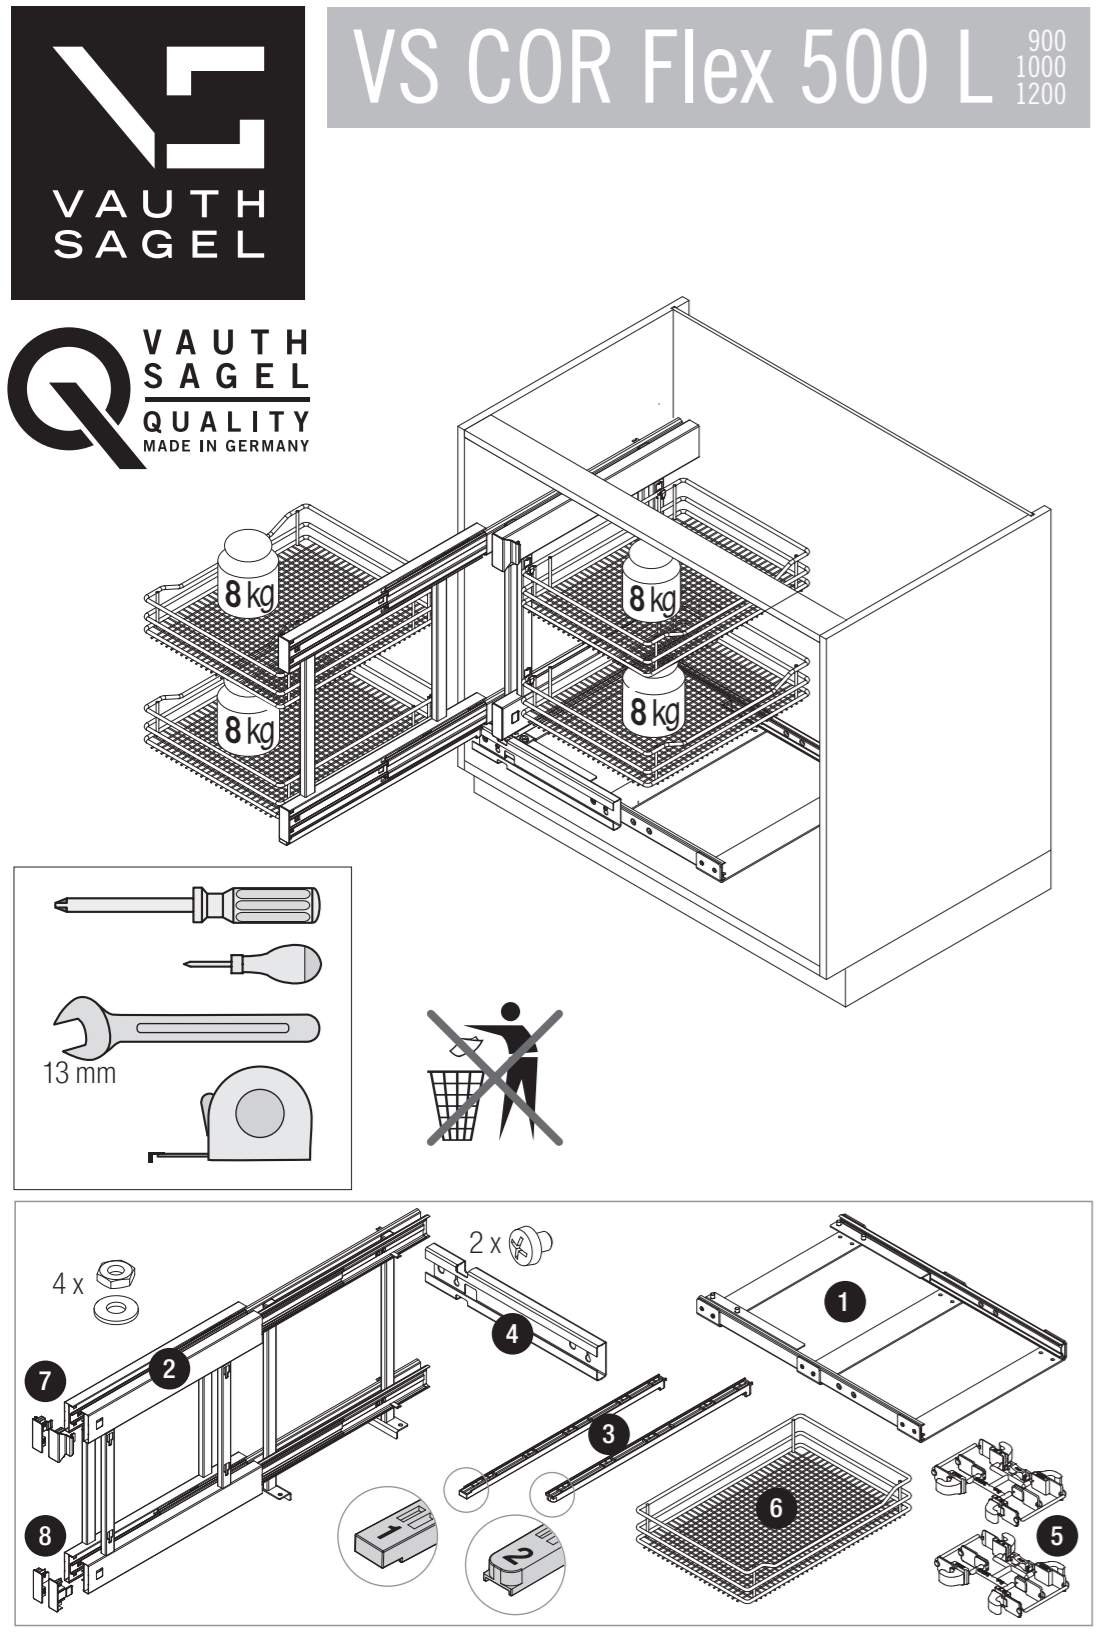

VAUTH SAGEL
VS COR Flex 500 L
900
1000
1200
04/2017

VAUTH SAGEL
QUALITY
MADE IN GERMANY

VAUTH SAGEL
QUALITY
MADE IN GERMANY