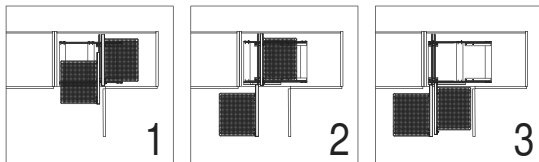

VS COR Flex 480

pull-out movement

Diag: left side pulled out

Cabinet dimensions

- External width:** min. 900 - 1200 mm
- Door width:** min. 450 mm
- Internal height:** min. 530 mm

Specifications Full extension with damping

- Front baskets 8 kg
- Rear baskets 8 kg

Basket variants:

Cabinet dimensions

	C 900	C 1000	C 1200
B	min. 900	min. 1000	min. 1000
T	min. 450	min. 500	min. 600
W	≥ 411	≥ 461	≥ 561

Basket dimensions (front baskets)

Cabinet	basket width			basket depth			basket height	
	900	1000	1200	900	1000	1200	Classic Saphir	Premea Planero
	280	325	350	415	415	415	75	84

Basket dimensions (rear baskets)

Cabinet	basket width			basket depth			basket height	
	900	1000	1200	900	1000	1200	Classic Saphir	Premea Planero
	280	325	400	375	375	375	75	84

VS COR Flex 500/550

pull-out movement

Cabinet dimensions

External width: min. 900 - 1200 mm
Door width: min. 450 mm
Internal height: min. 530 mm

Specifications

Full extension with damping

Fitting: RAL 9006 silver (clear coat), RAL 9010 white, champagne, lava grey
Baskets: Chrome (except Planero), RAL 9006 silver (clear coat), RAL 9010 white, champagne, lava grey