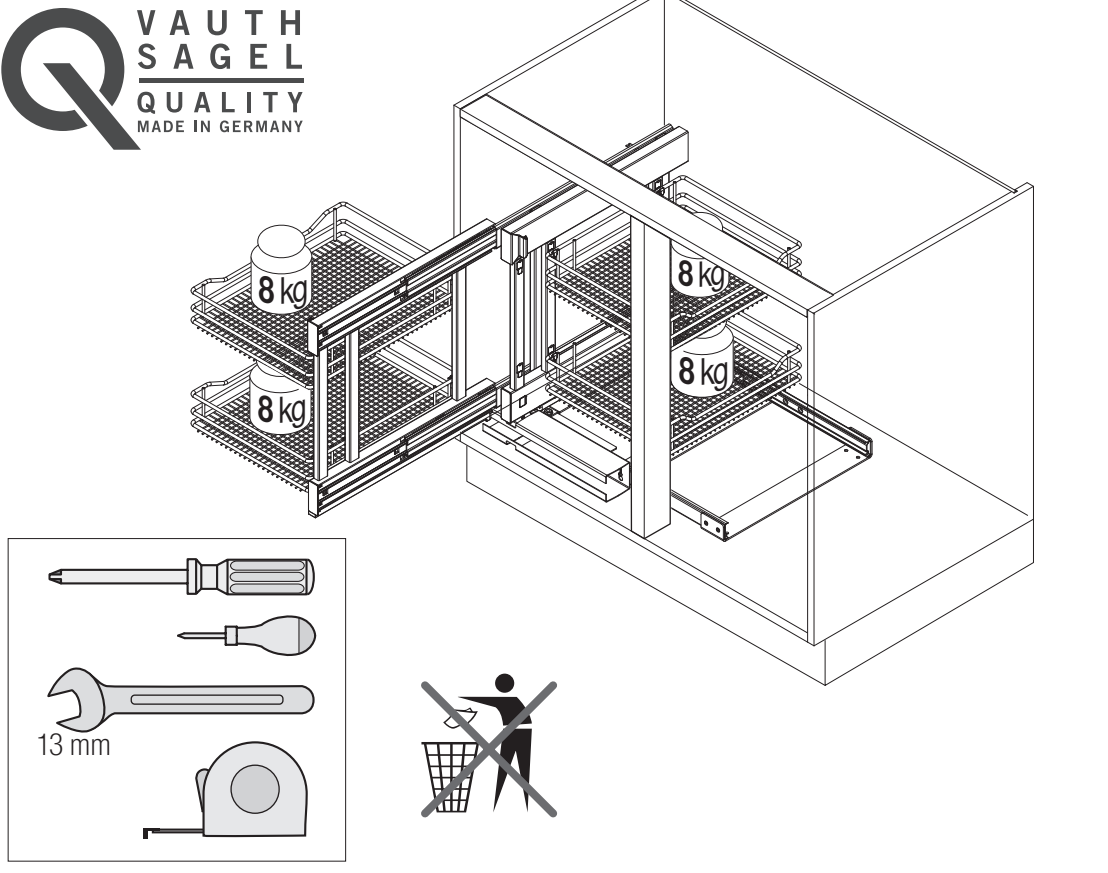

VS COR Flex 500/550

pull-out movement

Cabinet dimensions

External width: min. 900 - 1200 mm
Door width: min. 450 mm
Internal height: min. 530 mm

Specifications

Full extension with damping

Fitting: RAL 9006 silver (clear coat), RAL 9010 white, champagne, lava grey
Baskets: Chrome (except Planero), RAL 9006 silver (clear coat), RAL 9010 white, champagne, lava grey

Diag: left side pulled out

Load capacity of baskets:

Front baskets 8 kg
 Rear baskets 8 kg

Basket variants:

Cabinet dimensions

	C 900	C 1000	C 1200
B	min. 900	min. 1000	min. 1000
T	min. 450	min. 500	min. 600
W	≥ 381	≥ 445	≥ 521

Basket dimensions: (front baskets)

Cabinet	basket width			basket depth			Basket height	
	900	1000	1200	900	1000	1200	Classic Saphir	Premea Planero
	280	350	350	415	415	415	75	84

Basket dimensions: (rear baskets)

Cabinet	basket width			basket depth			Basket height	
	900	1000	1200	900	1000	1200	Classic Saphir	Premea Planero
500	280	325	400	415	415	415	75	84
550				500	500	500		

VAUTH SAGEL
VS COR Flex 480 L
 900
 1000
 1200
 04/2017