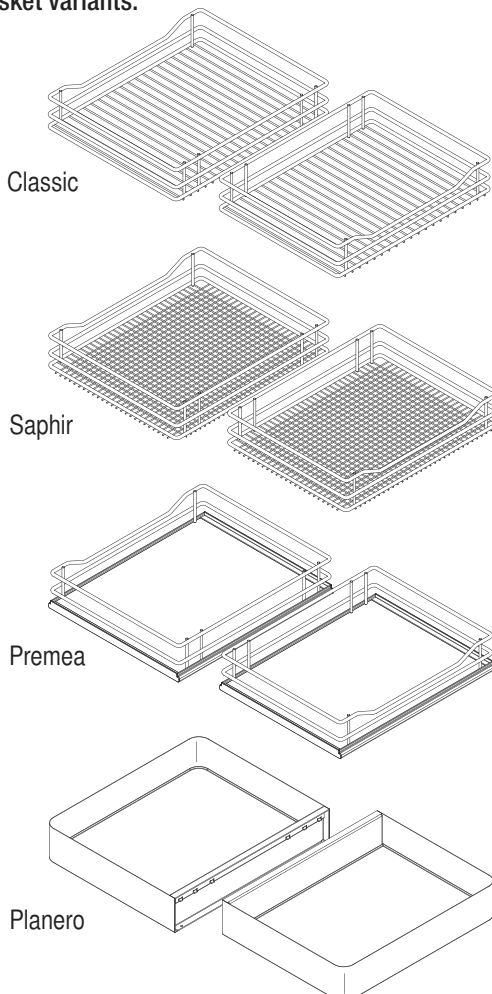

Basket variants:

Cabinet dimensions

	C 900	C 1000	C 1200
B	min. 900	min. 1000	min. 1000
T	min. 450	min. 500	min. 600
W	≥ 411	≥ 461	≥ 561

Basket dimensions (front baskets)

Cabinet	basket width			basket depth			basket height	
	900	1000	1200	900	1000	1200	Classic Saphir	Premea Planero
	280	325	350	415	415	415	75	84

Basket dimensions (rear baskets)

Cabinet	basket width			basket depth			basket height	
	900	1000	1200	900	1000	1200	Classic Saphir	Premea Planero
	280	325	400	375	375	375	75	84