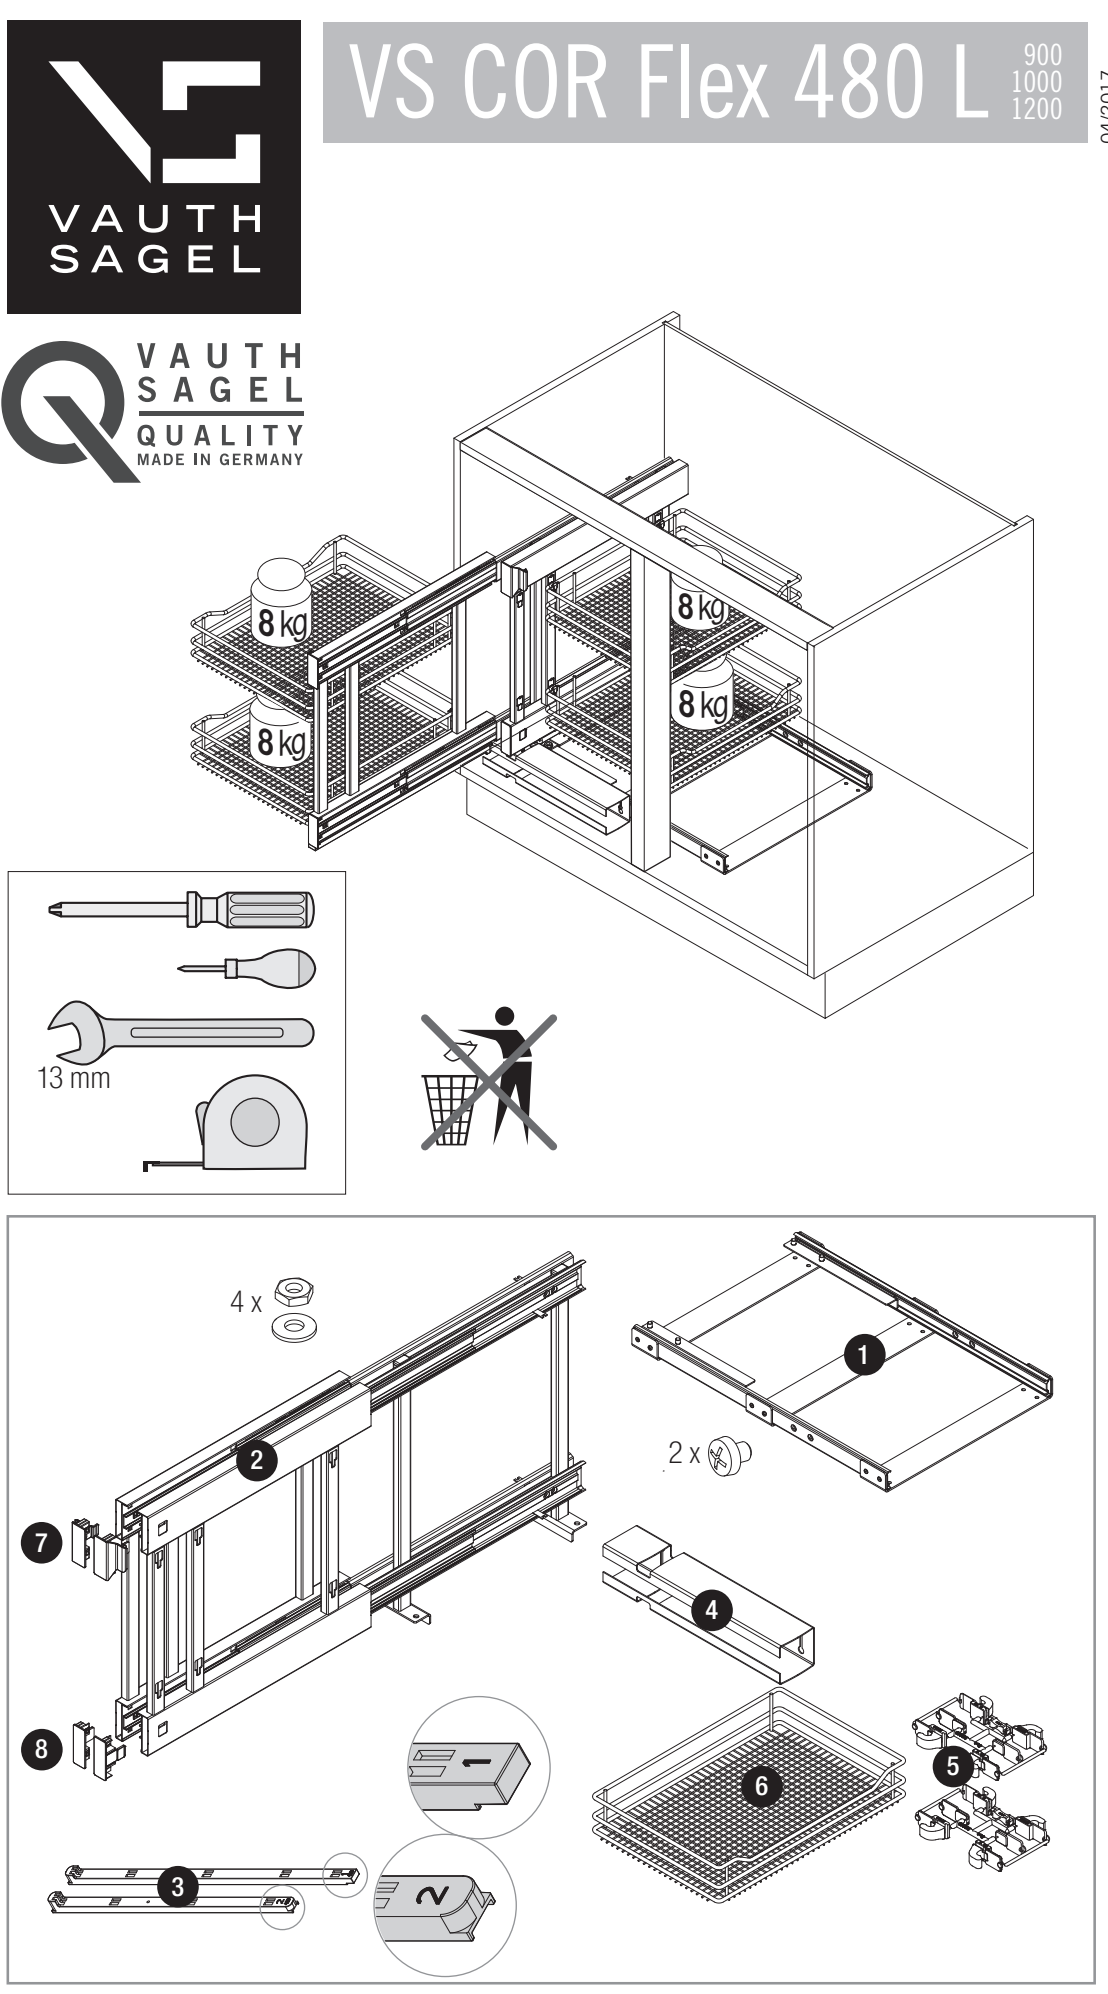

VS COR Flex 480

pull-out movement

Diag: left side pulled out

Cabinet dimensions

- External width:** min. 900 - 1200 mm
- Door width:** min. 450 mm
- Internal height:** min. 530 mm

Specifications Full extension with damping

VS COR Flex 500/550

pull-out movement

Cabinet dimensions

External width: min. 900 - 1200 mm
Door width: min. 450 mm
Internal height: min. 530 mm

Specifications

Full extension with damping

Fitting: RAL 9006 silver (clear coat), RAL 9010 white, champagne, lava grey
Baskets: Chrome (except Planero), RAL 9006 silver (clear coat), RAL 9010 white, champagne, lava grey

Diag: left side pulled out

Load capacity of baskets:

Front baskets 8 kg
 Rear baskets 8 kg

Basket variants:

Cabinet dimensions

	C 900	C 1000	C 1200
B	min. 900	min. 1000	min. 1000
T	min. 450	min. 500	min. 600
W	≥ 381	≥ 445	≥ 521

Cabinet	basket width			basket depth			Basket height	
	900	1000	1200	900	1000	1200	Classic Saphir	Premea Planero
500	280	325	400	415	415	415	75	84
550				500	500	500		

VAUTH SAGEL
VS COR Flex 480 L
 900
 1000
 1200
 04/2017