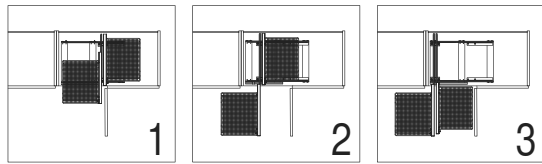

VS COR Flex 480

pull-out movement

Diag: left side pulled out

Cabinet dimensions

- External width:** min. 900 - 1200 mm
- Door width:** min. 450 mm
- Internal height:** min. 530 mm

Specifications Full extension with damping

- Fitting:** RAL 9006 silver (clear coat), RAL 9010 white, champagne, lava grey
- Baskets:** Chrome (except Planero), RAL 9006 silver (clear coat), RAL 9010 white, champagne, lava grey

Load capacity of baskets:

Cabinet	basket width			basket depth			basket height	
	900	1000	1200	900	1000	1200	Classic Saphir	Premea Planero
	280	325	350	415	415	415	75	84

Basket dimensions (rear baskets)

Cabinet	basket width			basket depth			basket height	
	900	1000	1200	900	1000	1200	Classic Saphir	Premea Planero
	280	325	400	375	375	375	75	84

VS COR Flex 500/550

pull-out movement

Cabinet dimensions

External width: min. 900 - 1200 mm
Door width: min. 450 mm
Internal height: min. 530 mm

Specifications

Full extension with damping

Fitting: RAL 9006 silver (clear coat), RAL 9010 white, champagne, lava grey
Baskets: Chrome (except Planero), RAL 9006 silver (clear coat), RAL 9010 white, champagne, lava grey