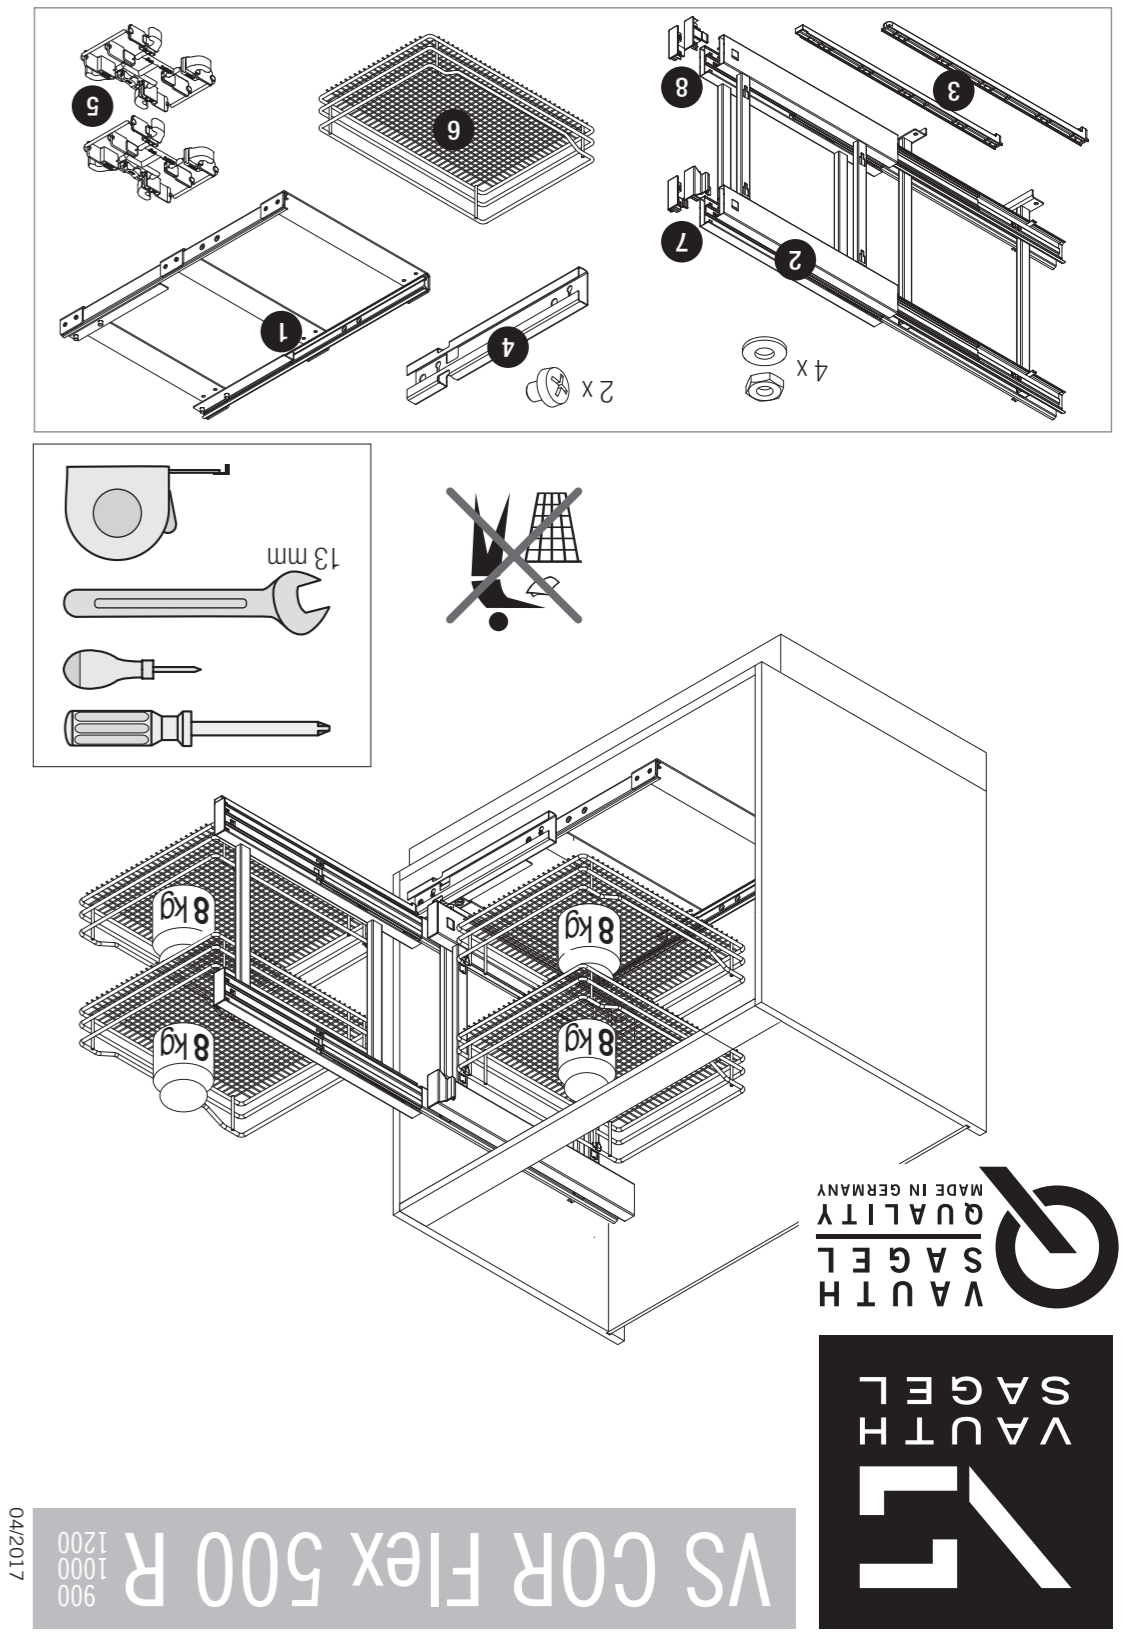

VAUTH SAGEL
VS COR Flex 500 L
900
1000
1200
04/2017

VAUTH SAGEL
QUALITY
MADE IN GERMANY

VAUTH SAGEL
QUALITY
MADE IN GERMANY