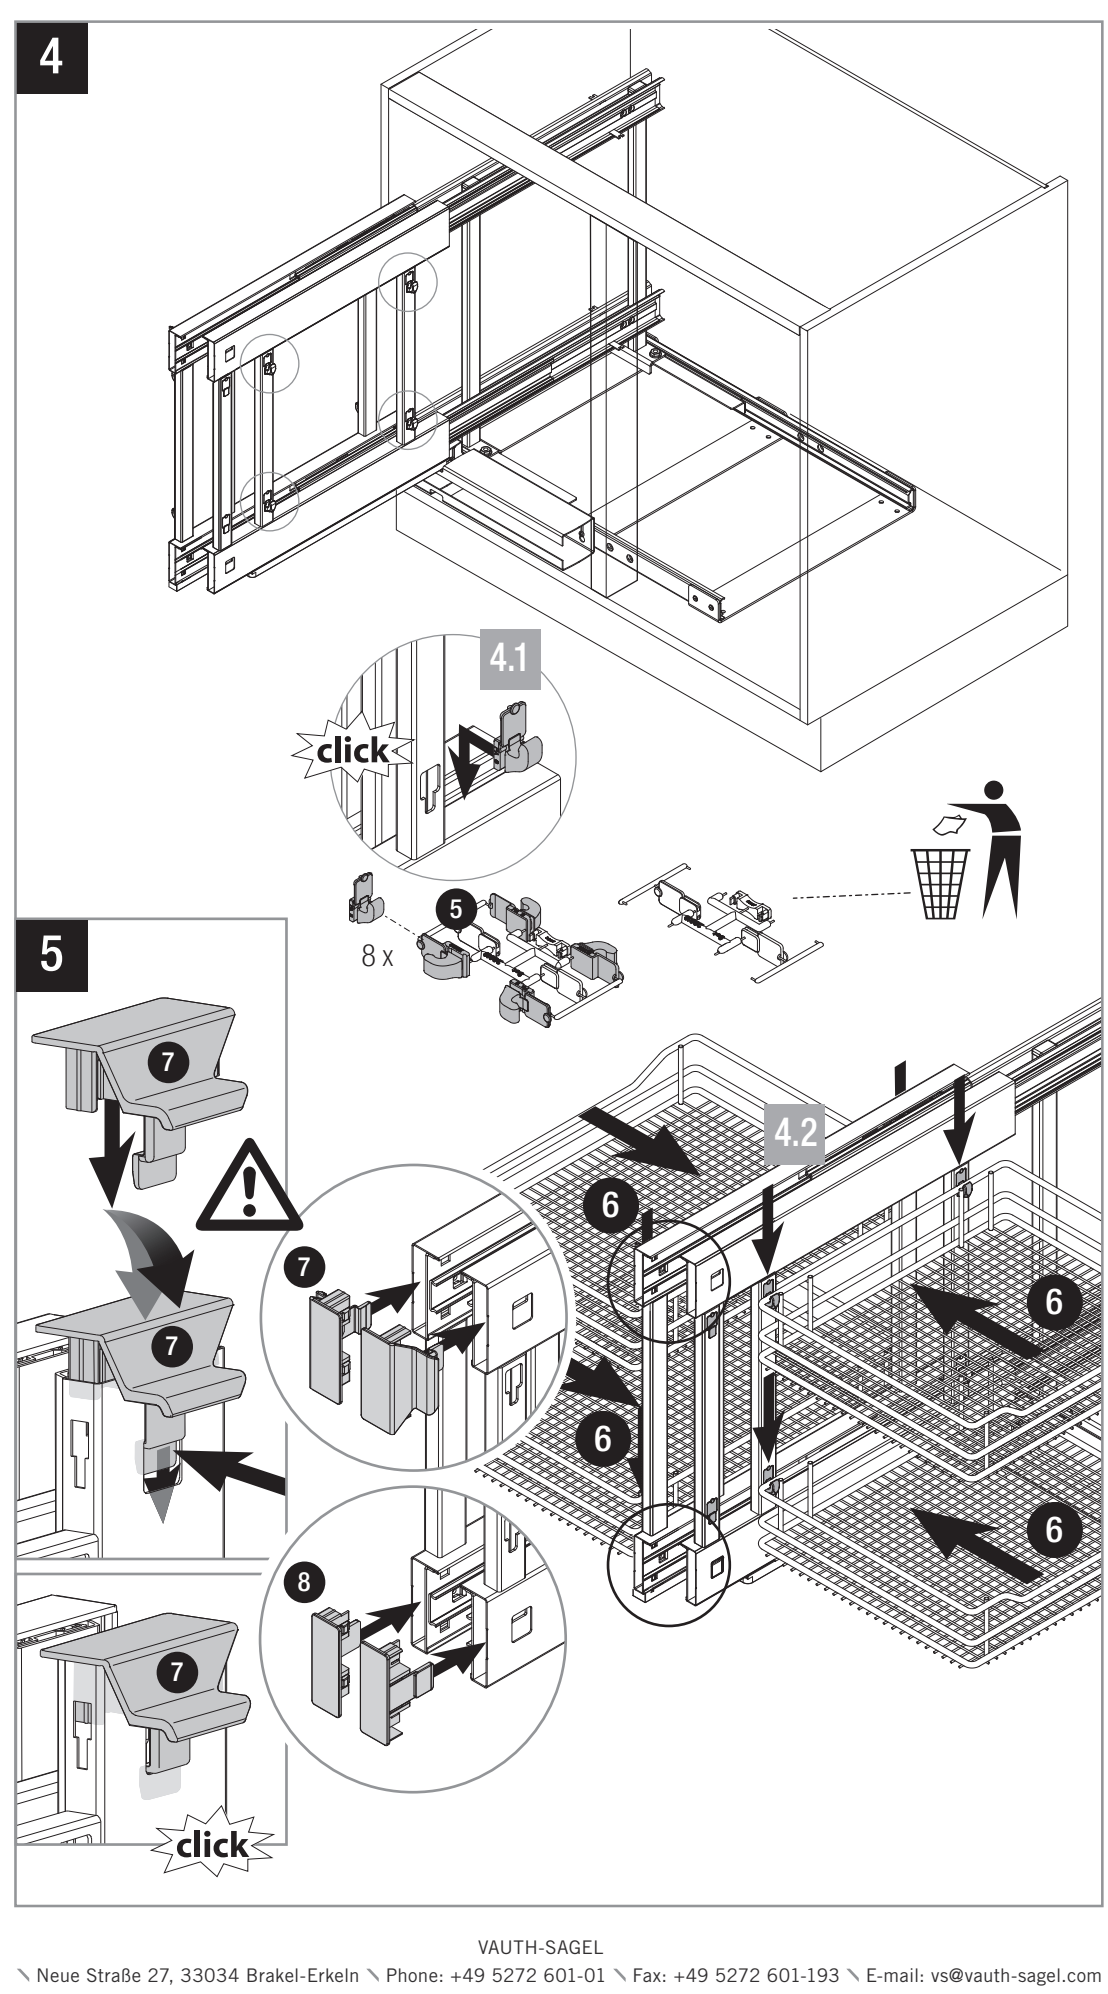

VAUTH SAGEL
VS COR Flex 480 L
900
1000
1200
04/2017

900
1000
1200
VS COR Flex 480 R
04/2017