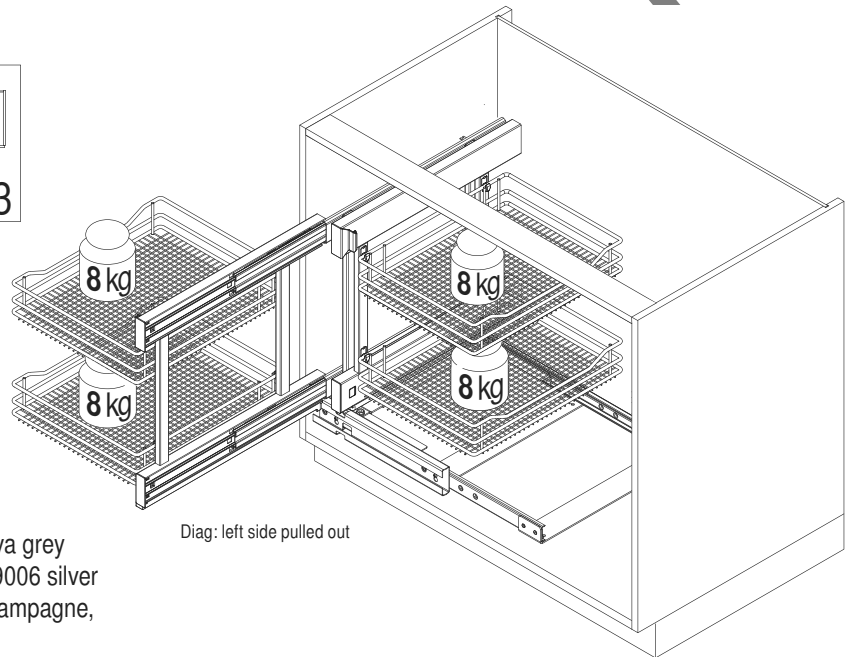

Cabinet	basket width			basket depth			basket height	
	900	1000	1200	900	1000	1200	Classic Saphir	Premea Planero
	280	325	350	415	415	415	75	84

Basket dimensions (rear baskets)

Cabinet	basket width			basket depth			basket height	
	900	1000	1200	900	1000	1200	Classic Saphir	Premea Planero
	280	325	400	375	375	375	75	84

VS COR Flex 500/550

pull-out movement

Cabinet dimensions

External width: min. 900 - 1200 mm
Door width: min. 450 mm
Internal height: min. 530 mm

Specifications

Full extension with damping

Fitting: RAL 9006 silver (clear coat), RAL 9010 white, champagne, lava grey
Baskets: Chrome (except Planero), RAL 9006 silver (clear coat), RAL 9010 white, champagne, lava grey

Diag: left side pulled out

Load capacity of baskets:

Front baskets 8 kg
 Rear baskets 8 kg

Basket variants:

Cabinet dimensions

	C 900	C 1000	C 1200
B	min. 900	min. 1000	min. 1000
T	min. 450	min. 500	min. 600
W	≥ 381	≥ 445	≥ 521

Basket dimensions: (front baskets)

Cabinet	basket width			basket depth			Basket height	
	900	1000	1200	900	1000	1200	Classic Saphir	Premea Planero
	280	350	350	415	415	415	75	84

Basket dimensions: (rear baskets)