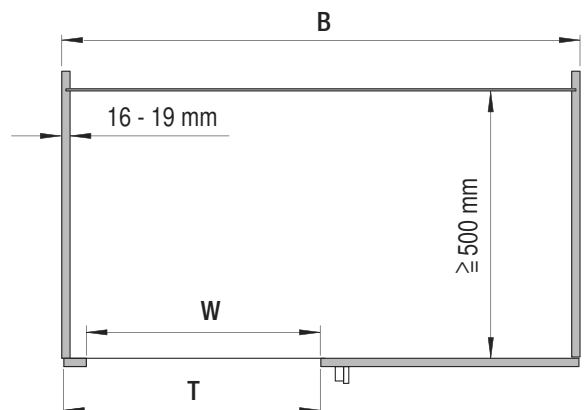

VS COR Flex 500/550

pull-out movement

Cabinet dimensions

External width: min. 900 - 1200 mm
Door width: min. 450 mm
Internal height: min. 530 mm

Specifications

Full extension with damping

Fitting: RAL 9006 silver (clear coat), RAL 9010 white, champagne, lava grey
Baskets: Chrome (except Planero), RAL 9006 silver (clear coat), RAL 9010 white, champagne, lava grey

Diag: left side pulled out

Load capacity of baskets:

Front baskets 8 kg
 Rear baskets 8 kg

Basket variants:

Cabinet dimensions

	C 900	C 1000	C 1200
B	min. 900	min. 1000	min. 1000
T	min. 450	min. 500	min. 600
W	≥ 381	≥ 445	≥ 521

Basket dimensions: (front baskets)

Cabinet	basket width			basket depth			Basket height	
	900	1000	1200	900	1000	1200	Classic Saphir	Premea Planero
	280	350	350	415	415	415	75	84

Basket dimensions: (rear baskets)

Cabinet	basket width			basket depth			Basket height	
	900	1000	1200	900	1000	1200	Classic Saphir	Premea Planero
500	280	325	400	415	415	415	75	84
550				500	500	500		

VAUTH SAGEL
VS COR Flex 480 L
 900
 1000
 1200
 04/2017