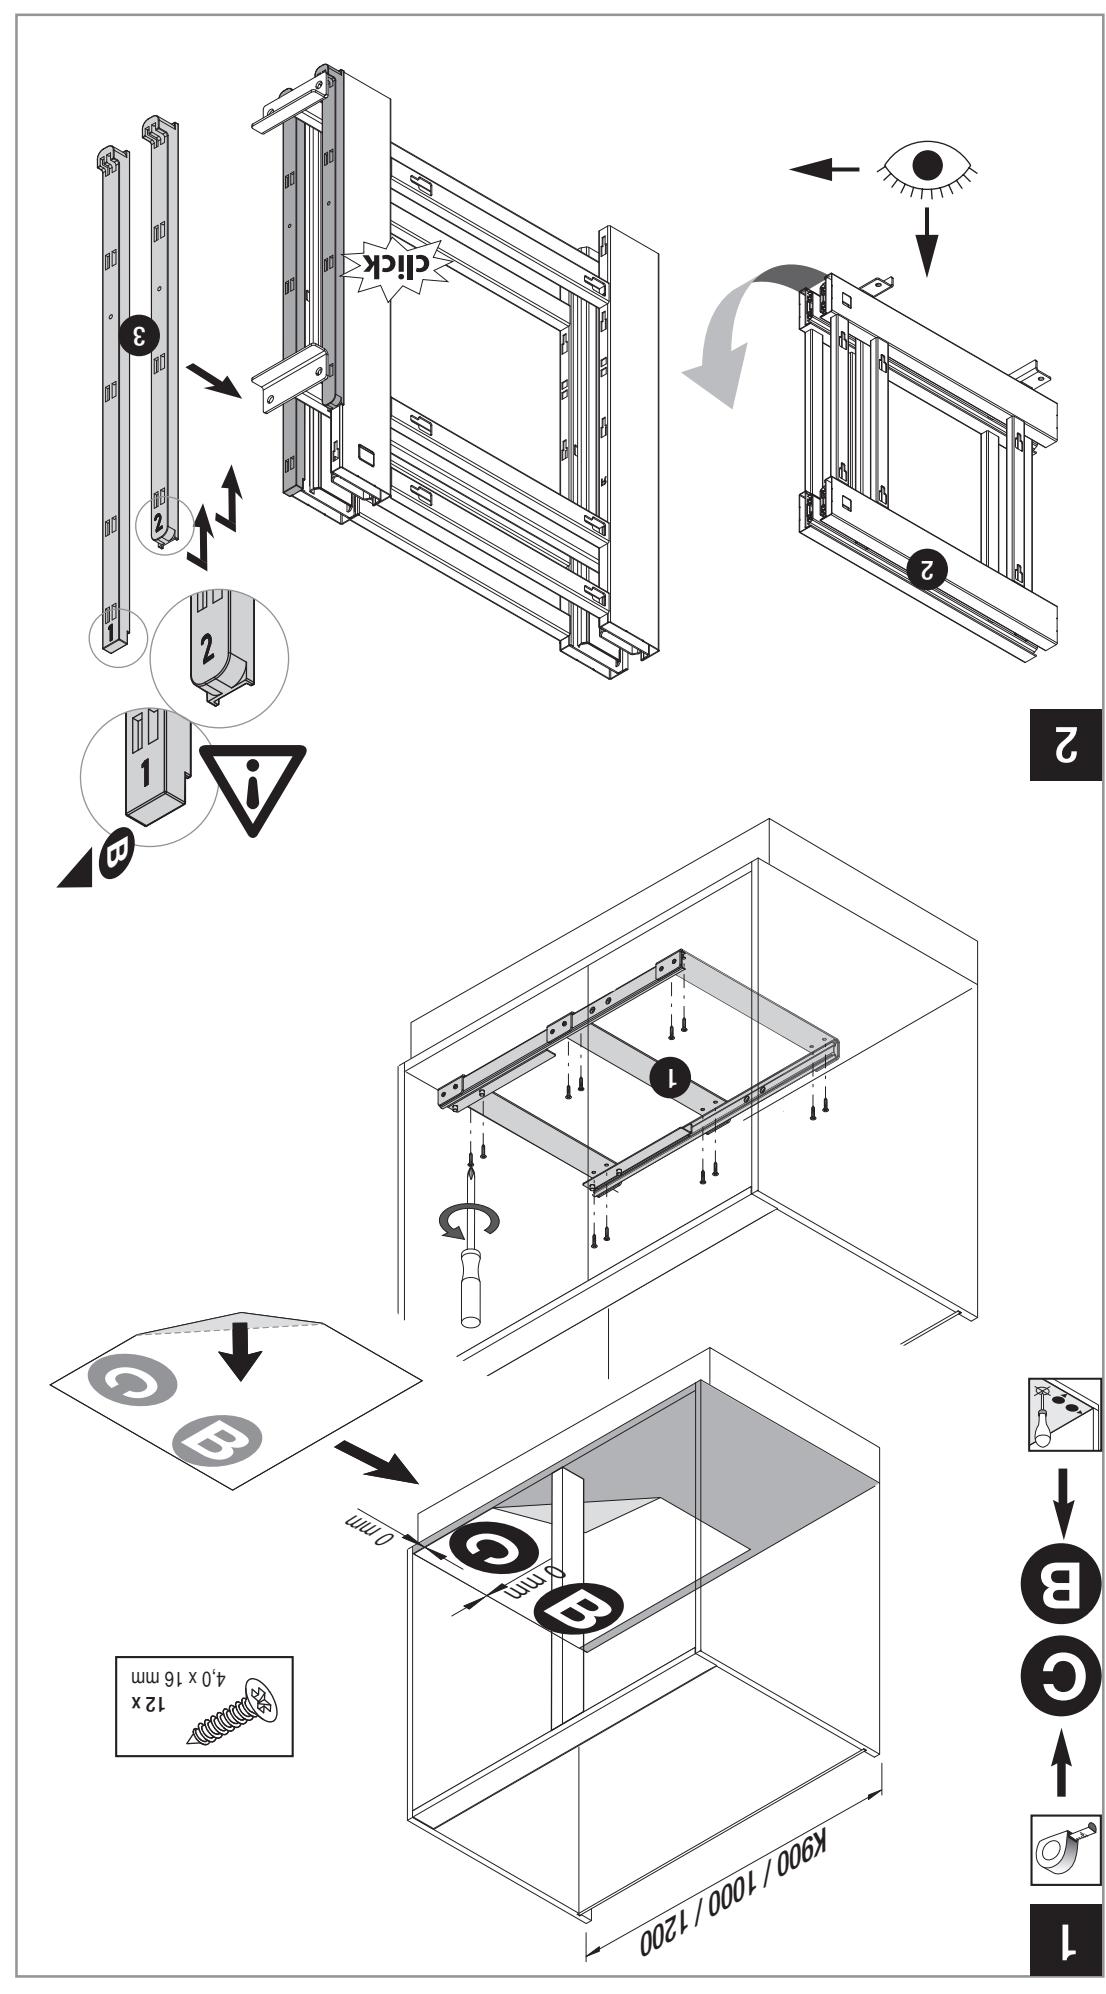

VAUTH SAGEL
VS COR Flex 480 L
900
1000
1200
04/2017

900
1000
1200
VS COR Flex 480 R
04/2017