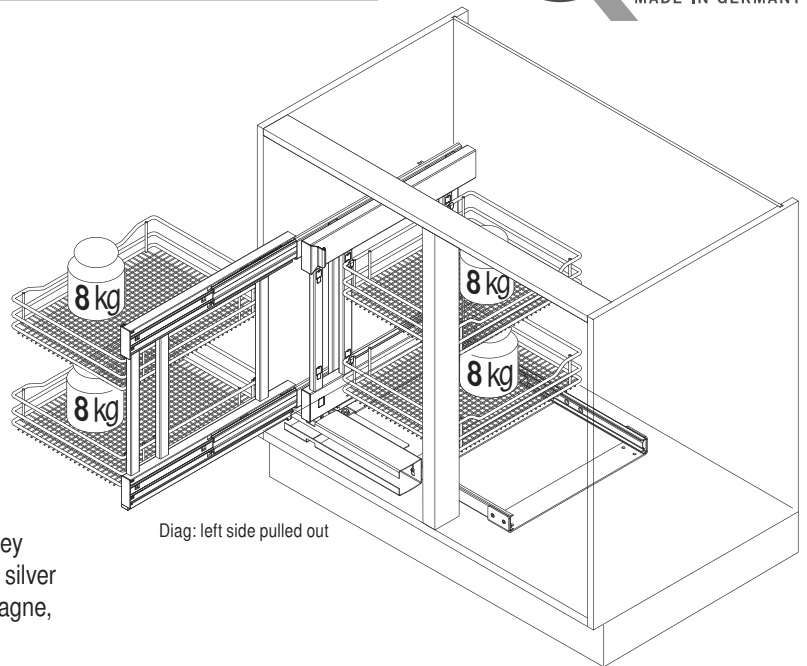

VS COR Flex 480

pull-out movement

Diag: left side pulled out

Cabinet dimensions

- External width:** min. 900 - 1200 mm
- Door width:** min. 450 mm
- Internal height:** min. 530 mm

Specifications Full extension with damping

- Fitting:** RAL 9006 silver (clear coat), RAL 9010 white, champagne, lava grey
- Baskets:** Chrome (except Planero), RAL 9006 silver (clear coat), RAL 9010 white, champagne, lava grey

Load capacity of baskets:

VS COR Flex 500/550

pull-out movement

Cabinet dimensions

External width: min. 900 - 1200 mm
Door width: min. 450 mm
Internal height: min. 530 mm

Specifications

Full extension with damping

Fitting: RAL 9006 silver (clear coat), RAL 9010 white, champagne, lava grey
Baskets: Chrome (except Planero), RAL 9006 silver (clear coat), RAL 9010 white, champagne, lava grey