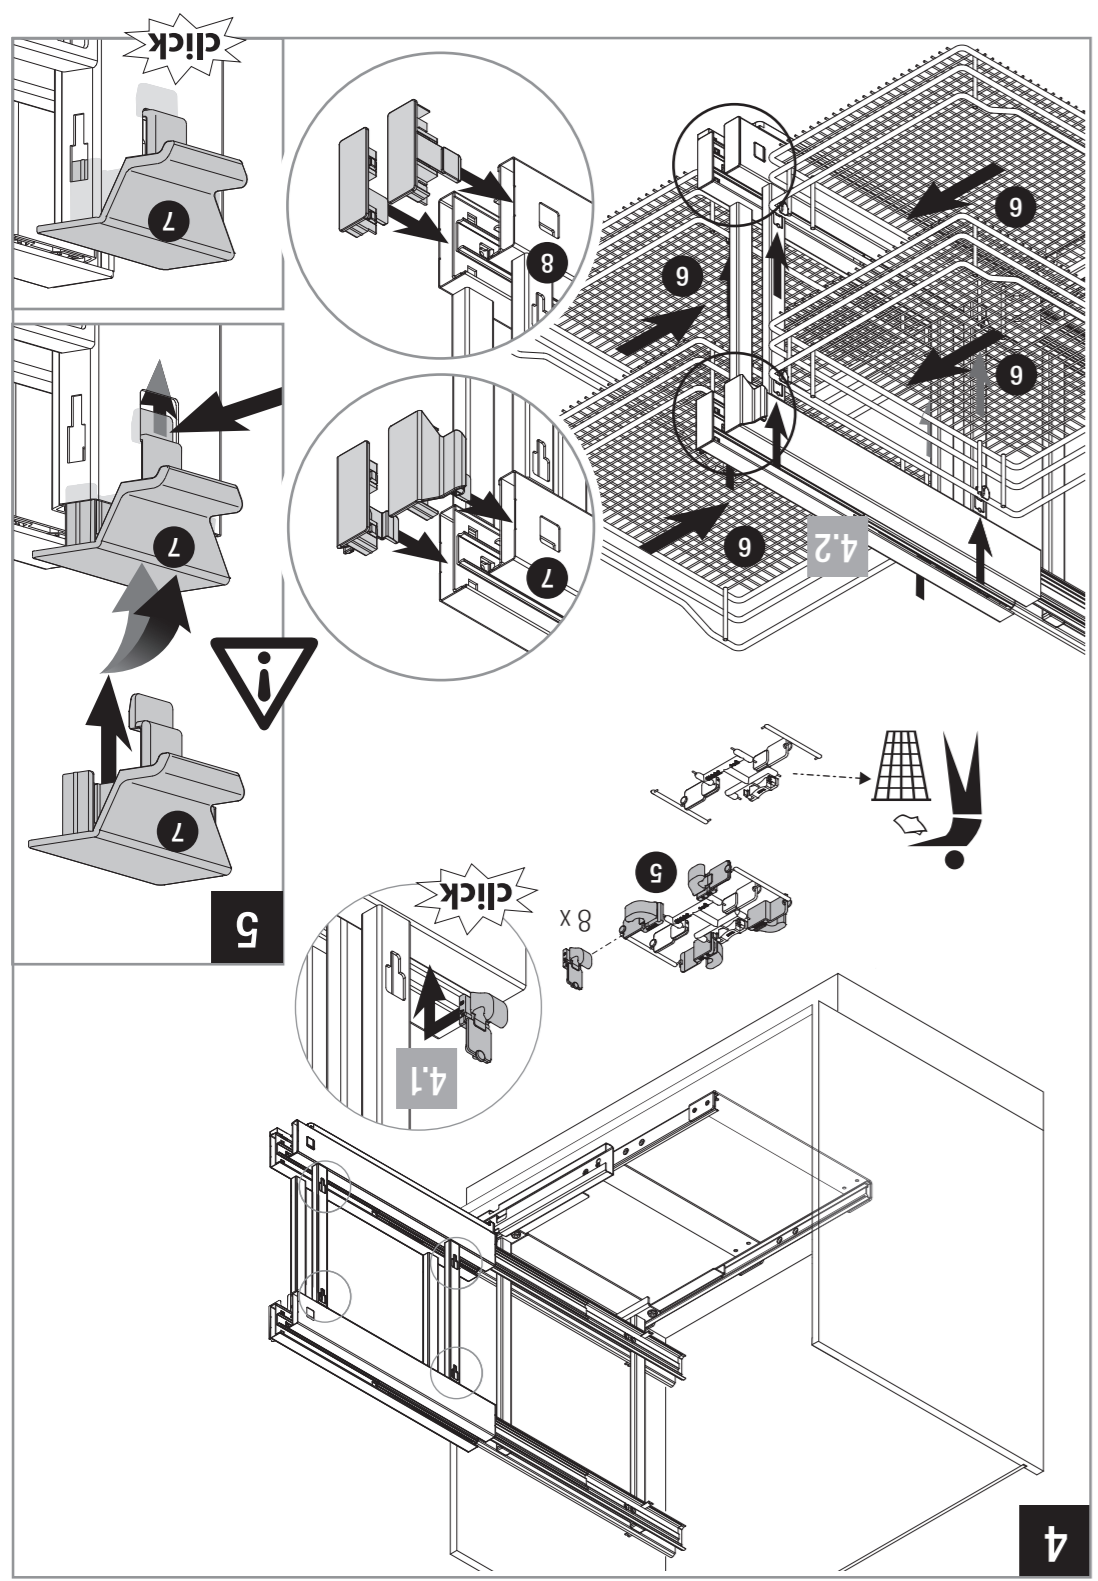

VAUTH SAGEL
VS COR Flex 500 L
900
1000
1200
04/2017

VAUTH SAGEL
QUALITY
MADE IN GERMANY

VAUTH SAGEL
QUALITY
MADE IN GERMANY