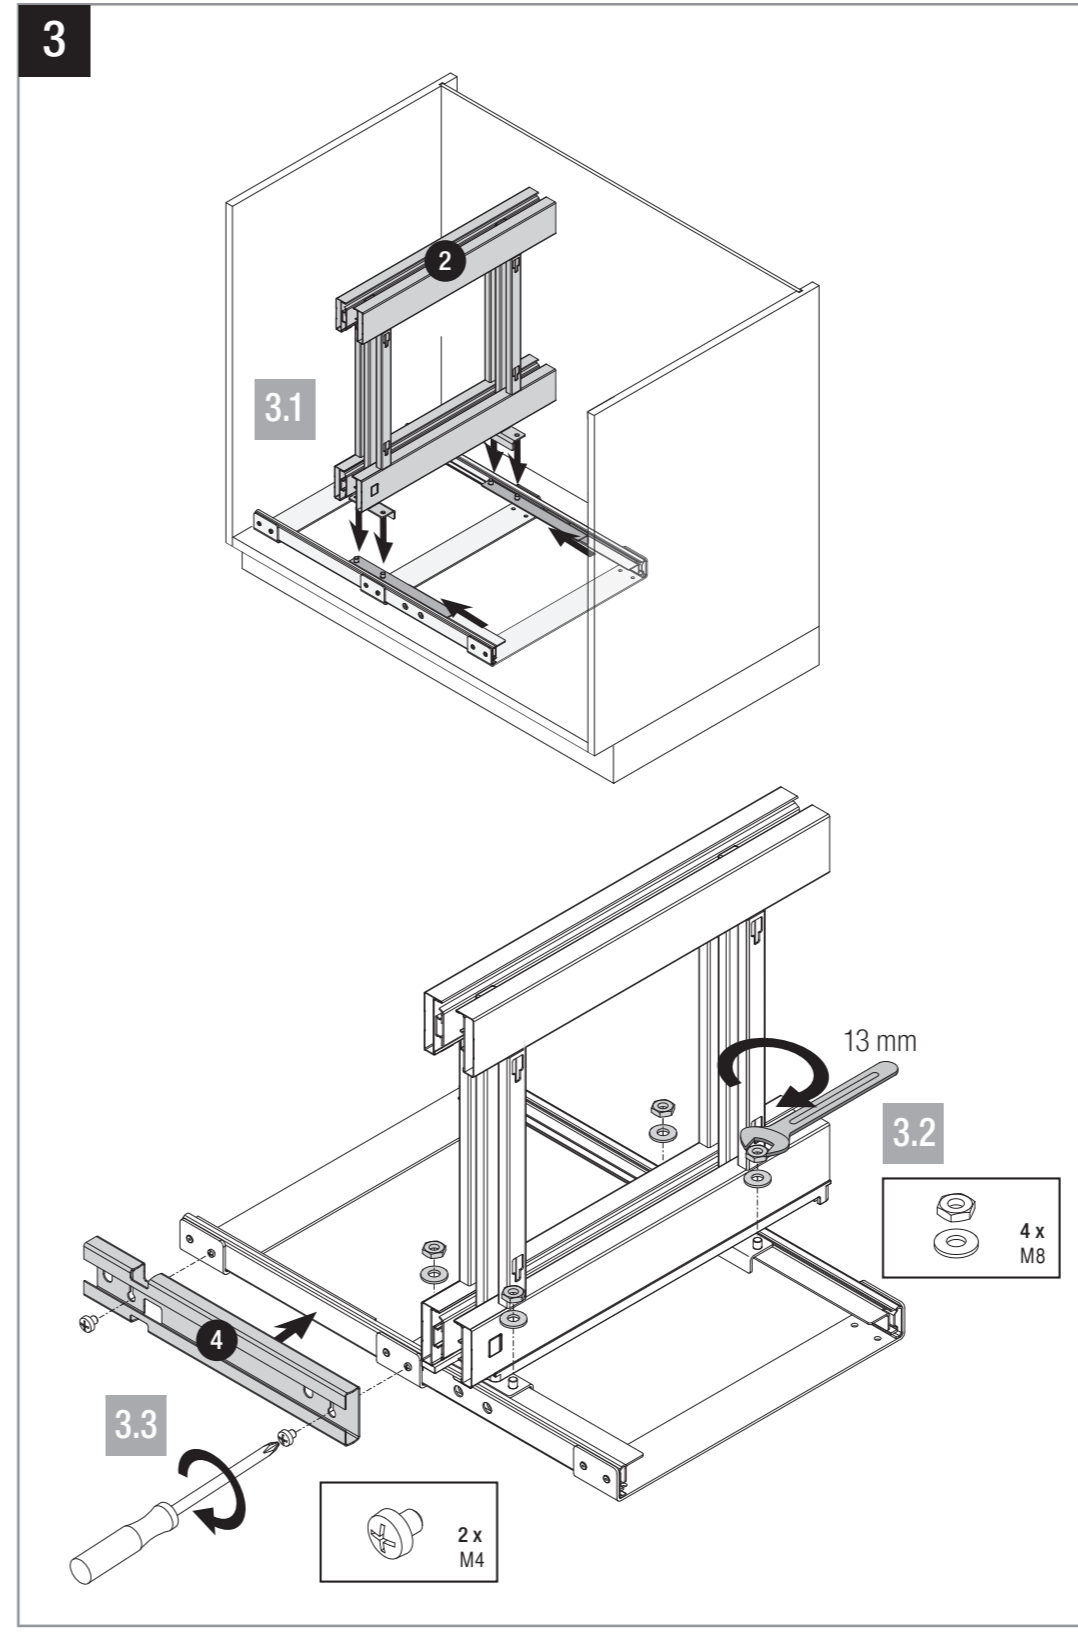

VAUTH SAGEL
VS COR Flex 500 L
900
1000
1200
04/2017

VAUTH SAGEL
QUALITY
MADE IN GERMANY

VAUTH SAGEL
QUALITY
MADE IN GERMANY