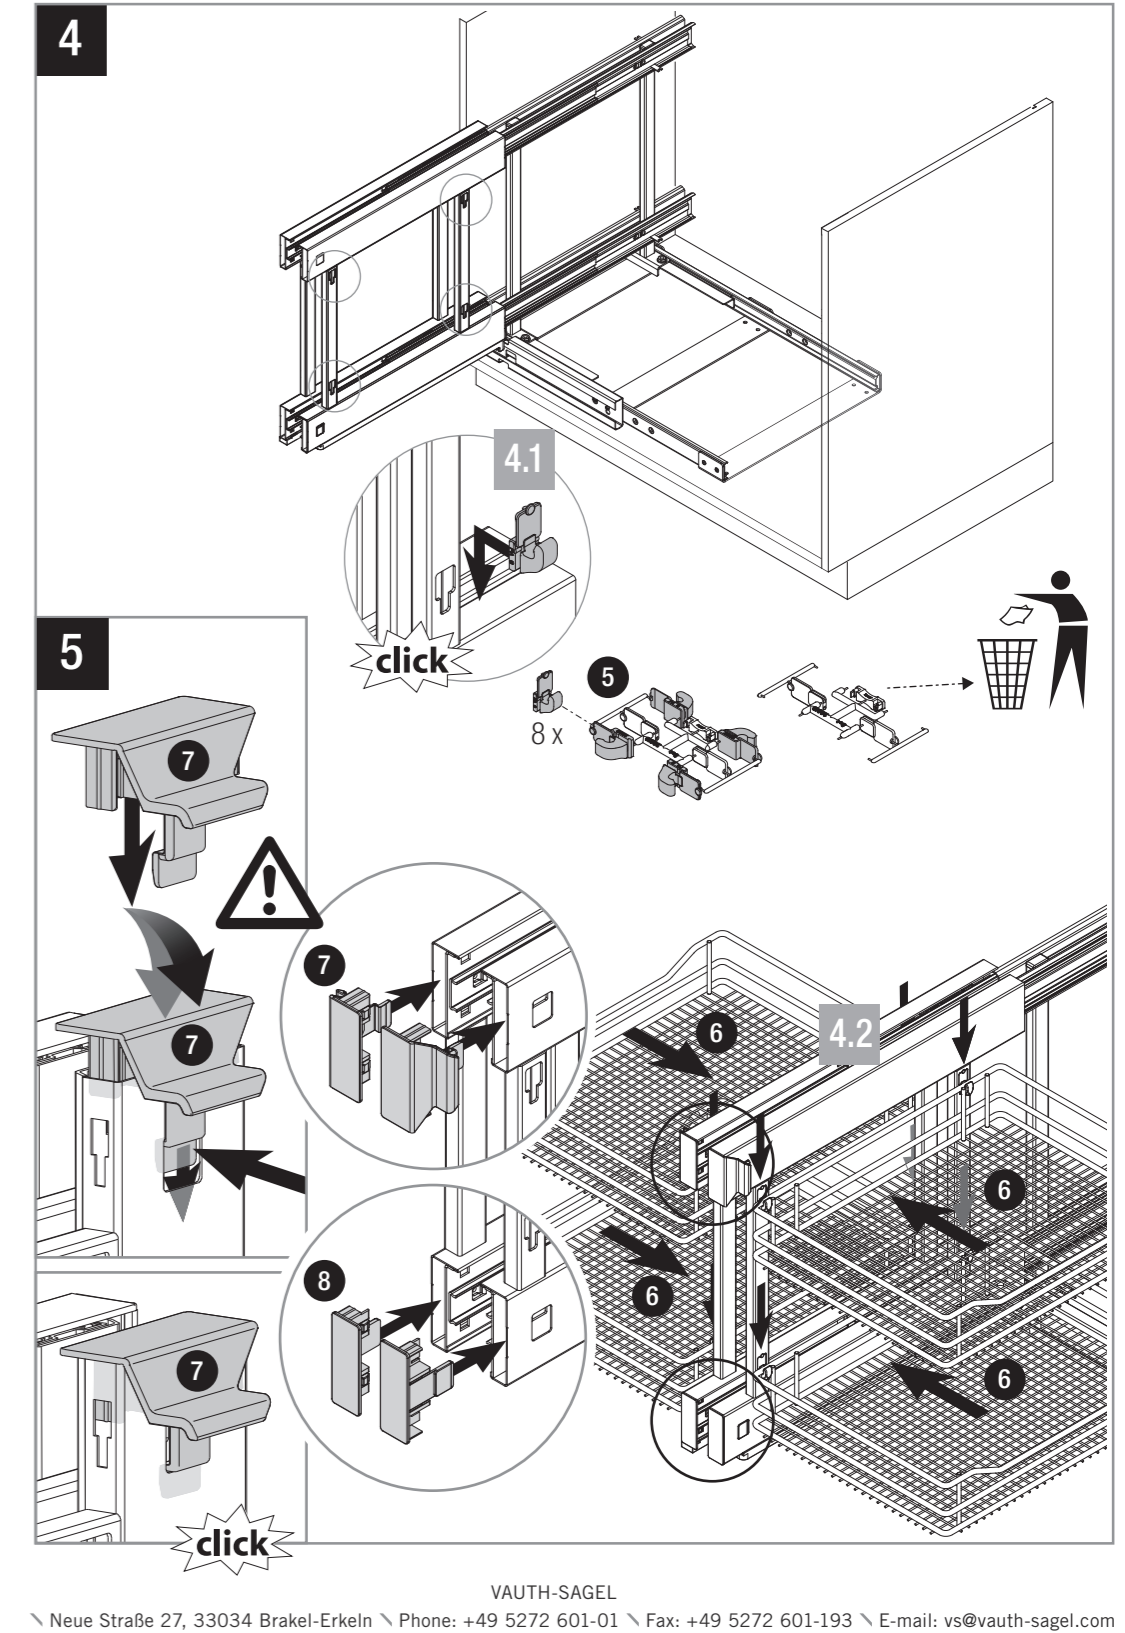

VAUTH SAGEL
VS COR Flex 500 L
900
1000
1200
04/2017

VAUTH SAGEL
QUALITY
MADE IN GERMANY

VAUTH SAGEL
QUALITY
MADE IN GERMANY